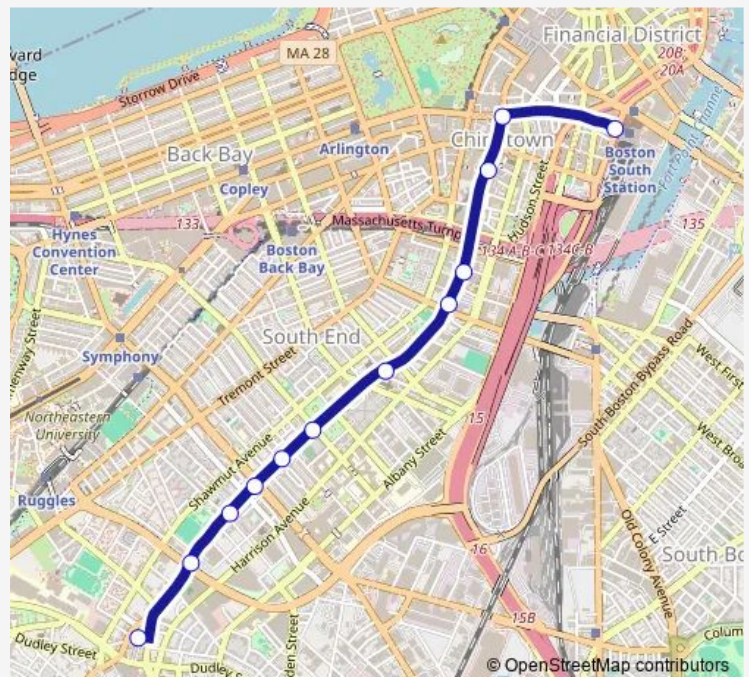

Washington St @ Tufts Med Ctr

Washington St @ Herald St

Washington St @ E Berkeley St

Washington St @ W Dedham St

Washington St @ W Newton St

Washington St @ Worcester St

Washington St @ Massachusetts Ave

Washington St @ Lenox St

Friday 05:34-00:34⁺¹

Saturday 05:40-00:40⁺¹

Sunday 06:20-00:40⁺¹

Route info

Direction: Essex St @ Atlantic Ave

Stops: 12

Trip Duration: 0 hour 20 min

■ S14 — Nubian Station - South Station

Direction

Nubian — Essex St @ Atlantic Ave

12 stops

[Open route schedule](#)

Nubian

Washington St @ Melnea Cass Blvd - Silver Line

Washington St @ Lenox St

Washington St @ Massachusetts Ave

Washington St @ Worcester St

E Newton St @ Washington St

Washington St @ Union Pk

Washington St @ E Berkeley St

Washington St @ Herald St

Washington St @ Tufts Med Ctr

Washington St @ Essex St

Essex St @ Atlantic Ave