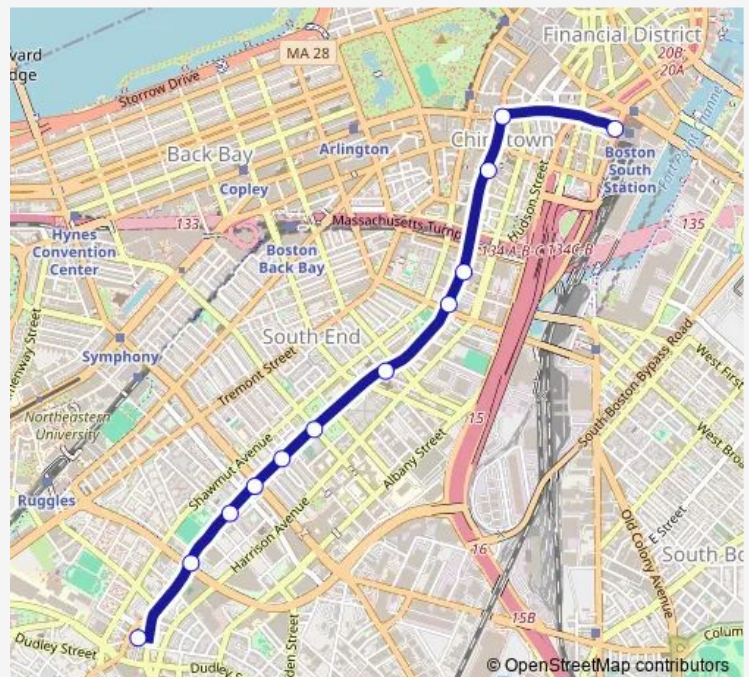

Washington St @ Tufts Med Ctr

Washington St @ Herald St

Washington St @ E Berkeley St

Washington St @ W Dedham St

Washington St @ W Newton St

Washington St @ Worcester St

Washington St @ Massachusetts Ave

Washington St @ Lenox St

Friday 05:34-00:34⁺¹

Saturday 05:40-00:40⁺¹

Sunday 06:20-00:40⁺¹

Route info

Direction: Essex St @ Atlantic Ave

Stops: 12

Trip Duration: 0 hour 19 min

SL4 — Nubian Station - South Station

Direction

Nubian — Essex St @ Atlantic Ave

12 stops

[Open route schedule](#)

Nubian

Washington St @ Melnea Cass Blvd - Silver Line

Washington St @ Lenox St

Washington St @ Massachusetts Ave

Washington St @ Worcester St

Washington St @ E Newton St

Washington St @ Union Pk

Washington St @ E Berkeley St

Washington St @ Herald St

Washington St @ Tufts Med Ctr

Washington St @ Essex St

Essex St @ Atlantic Ave