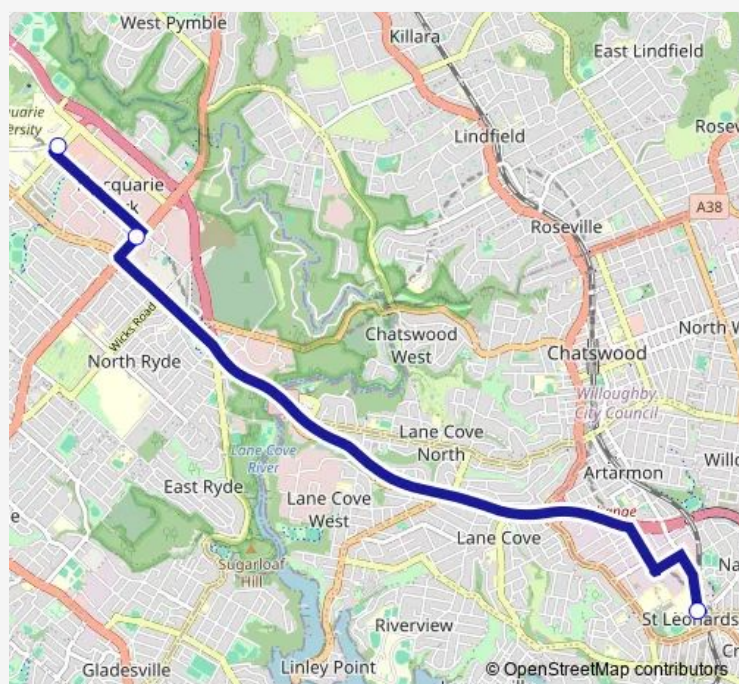

St Leonards Station, Herbert St, Stand E

Macquarie Park Station, Lane Cove Rd, Stand B

Macquarie University Station, Herring Rd, Stand A

Route schedule

St Leonards Station, Herbert St, Stand E — Macquarie University Station, Herring Rd, Stand A

Monday 06:00-19:00

Tuesday 06:00-19:00

Wednesday 06:00-19:00

Thursday 06:00-19:00

Friday 06:00-19:00

Saturday —

Sunday —

Route info

Direction: St Leonards Station, Herbert St, Stand E

Stops: 3

Trip Duration: 0 hour 19 min

S14 — Macquarie University to St Leonards via Macquarie Park

Direction

Macquarie University Station, Waterloo Rd, Stand B — St Leonards Station, Pacific Hwy, Stand F

Direction: Macquarie University Station, Waterloo Rd, Stand B

Stops: 3

Trip Duration: 0 hour 21 min

SI4 Bus time schedules and route maps are available in an offline PDF at busmaps.com. Use the busmaps.com website to see live bus times, train schedule or subway schedule, and step-by-step directions for all public transit in Sydney