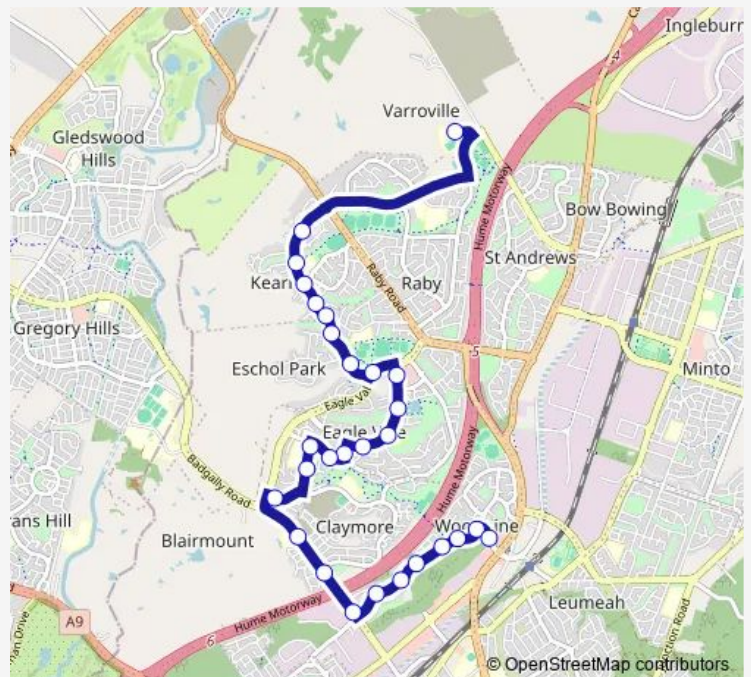

School Bus 5547 Mt Carmel HS to Blaxland Rd

[Go to website](#)

Direction

Mount Carmel High School, School Grounds — Harbord Rd Before Rennie Rd

28 stops

[Open route schedule](#)

- Mount Carmel High School, School Grounds
- Epping Forest Dr At Elbe Pl
- Kearns Public School, Epping Forest Dr
- Epping Forest Dr At Kearns Av
- Jemima Jenkins Park, Epping Forest
- Epping Forest Dr After Rhine Cl
- Vale Brook Reserve, Epping Forest Dr
- Eschol Park Sports Complex, Epping Forest Dr
- Eagle Vale Dr After Epping Forest Dr
- Eagle Vale Anglican Church, Emerald Dr
- Eagle Vale Neighbourhood Centre, Emerald Dr
- Mary Immaculate Parish Primary School, Emerald Dr
- Emerald Dr After Alabaster Pl
- Boyd St Opp Malachite Rd
- Malachite St Opp Silica Cres
- Drysdale St After Malachite Rd
- Drysdale St Opp Eagle Vale High School
- Dobell Rd Opp Rees Cl
- Badgally Rd Opp Blairmount Public School
- Badgally Rd Opp Thomas Burke Reserve
- Badgally Rd Before North Steyne Rd

Route schedule

Mount Carmel High School, School Grounds — Harbord Rd Before Rennie Rd

Monday	15:55
Tuesday	15:55
Wednesday	15:55
Thursday	15:55
Friday	—
Saturday	—
Sunday	—

Route info

Direction: Mount Carmel High School, School Grounds

Stops: 28

Trip Duration: 0 hour 24 min

5547 — Mt Carmel HS to Blaxland Rd