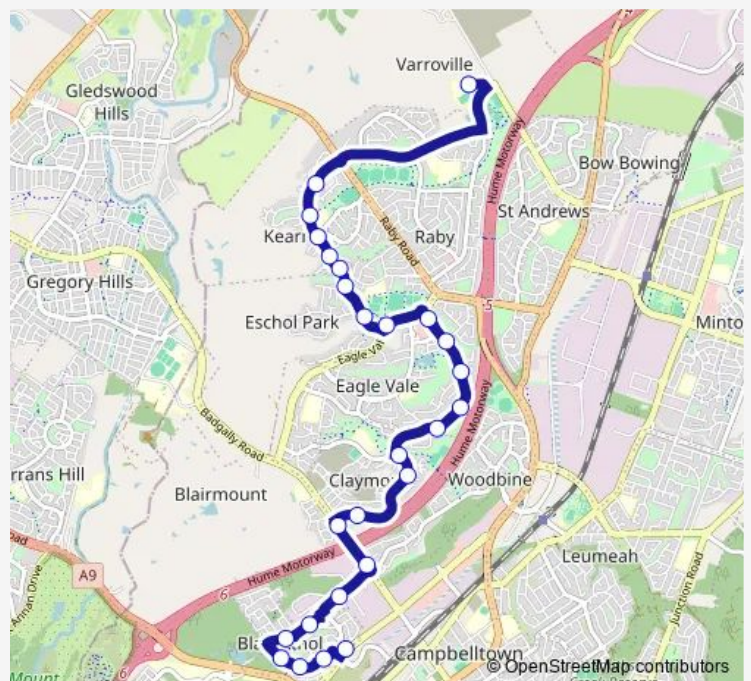

School Bus 5547 Mt Carmel HS to Blaxland Rd

[Go to website](#)

Direction

Mount Carmel High School, School Grounds — Blaxland Rd After The Kraal Dr

26 stops

[Open route schedule](#)

- Mount Carmel High School, School Grounds
- Epping Forest Dr At Elbe Pl
- Kearns Public School, Epping Forest Dr
- Epping Forest Dr At Kearns Av
- Jemima Jenkins Park, Epping Forest
- Epping Forest Dr After Rhine Cl
- Vale Brook Reserve, Epping Forest Dr
- Eschol Park Sports Complex, Epping Forest Dr
- Eagle Vale Dr After Epping Forest Dr
- Gould Rd Opp Eagle Vale Market Place
- Gould Rd At Cornelian Av
- Gould Rd Opp Eagle Farm Reserve
- Gould Rd Opp Chalcedony St
- Gould Rd At Beryl Cl
- Claymore Community Centre, Dobell Rd
- Dobell Rd At Julian Way
- Dobell Rd Opp Chevalier Way
- Badgally Rd Opp Thomas Burke Reserve
- Badgally Rd Before North Steyne Rd
- The Church Of Jesus Christ Of Latter Day Saints, Johnson Rd

Route schedule

Mount Carmel High School, School Grounds — Blaxland Rd After The Kraal Dr

Monday	15:55
Tuesday	15:55
Wednesday	15:55
Thursday	15:55
Friday	15:55
Saturday	—
Sunday	—

Route info

Direction: Mount Carmel High School, School Grounds

Stops: 26

Trip Duration: 0 hour 29 min

5547 — Mt Carmel HS to Blaxland Rd

The Kraal Dr After Mary Brown Pl

The Kraal Dr At St Paul Pl

Blair Athol Community Hall, The Kraal Dr

The Kraal Dr After Mossberry St

The Kraal Dr After Blair Athol Dr

Blaxland Rd After The Kraal Dr

5547 School Bus time schedules and route maps are available in an offline PDF at busmaps.com. Use the busmaps.com website to see live bus times, train schedule or subway schedule, and step-by-step directions for all public transit in Liverpool