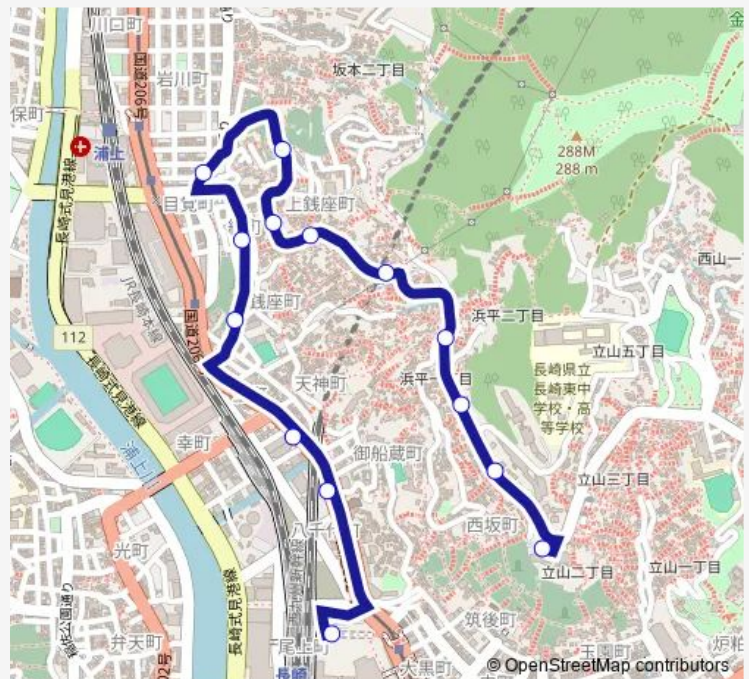

### Route schedule

長崎駅前交通広場 — 立山発

Monday 08:40-19:40

Tuesday 08:40-19:40

Wednesday 08:40-19:40

Thursday 08:40-19:40

Friday 08:40-19:40

Saturday 08:40-19:40

### Route info

Direction: 長崎駅前交通広場

Stops: 14

Trip Duration: 0 hour 12 min

■ 立山 — 立山目覚町

立山 Bus time schedules and route maps are available in an offline PDF at [busmaps.com](https://busmaps.com). Use the [busmaps.com](https://busmaps.com) website to see live bus times, train schedule or subway schedule, and step-by-step directions for all public transit in Nagasaki