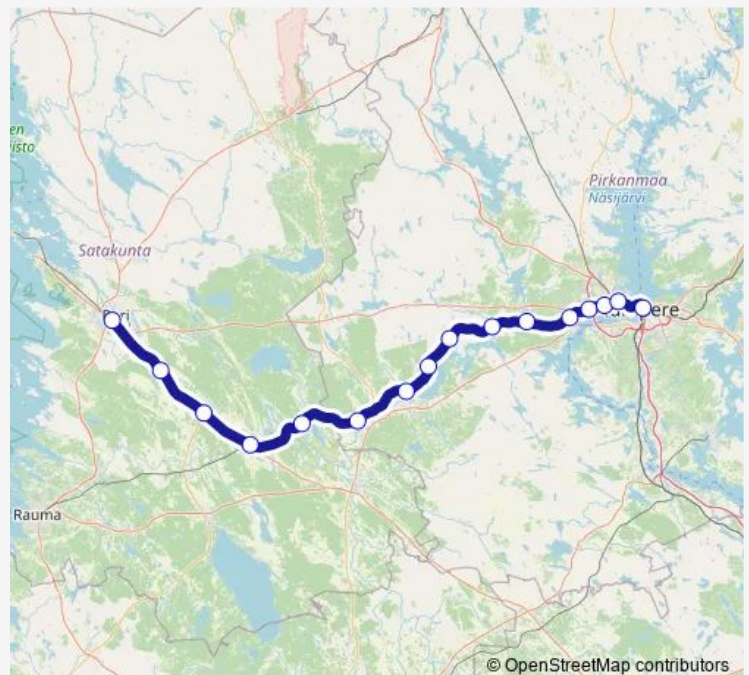

### Route schedule

Pori — Tampere

Monday 07:17

Tuesday 07:17

Wednesday 07:17

Thursday 07:17

Friday 07:17

Saturday 07:17

### Route info

Direction: Pori

Stops: 16

Trip Duration: 1 hour 38 min

■ IC 466 — Pori - Tampere

**Direction**

Pori — Tampere

16 stops