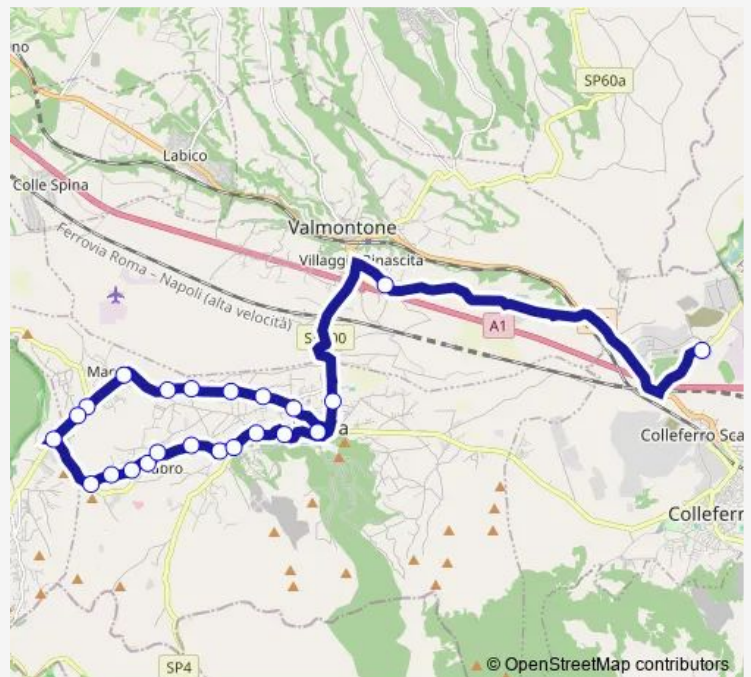

Direction

Artena | Piazza Colombo # f13659 — Colleferro | Via Palianese (Ipia) # f14398

24 stops

[Open route schedule](#)

- Artena | Piazza Colombo # f13659
- Artena | Via Fleming # f13702
- Artena | Via Velletri Via Colle Catellino # f13703
- Artena | Via Ariana Via Velletri # f13704
- Artena | Via Ariana Via Pettirossi # f13705
- Artena | Via Ariana Contrada Colle Fiori # f13706
- Artena | Via Ariana (Macere) # f13707
- Artena | Via Ariana Via Tuscolana # f13708
- Artena | Via Ariana Via Casa Colonnella # f13709
- Artena | Via Ariana Via Casa Colonnella # f13646
- Artena | Via Macchione Via Europa # f13647
- Artena | Colubro # f13648
- Artena | Via Resistenza # f14812
- Artena | Via Colubro Via Nocchietto # f14813
- Artena | Largo San Giovanni # f14814
- Artena | Contrada La Fossa # f14815
- Artena | Contrada Colle Rotondo # f14816
- Artena | Via Giulianello Via Tiglio # f14826
- Artena | Via Giulianello Via Valle S. Stefano # f14827
- Artena | Cimitero # f14828
- Artena | Piazza Colombo # f13659

Route schedule

Artena | Piazza Colombo # f13659 — Colleferro | Via Palianese (Ipia) # f14398

Monday	—
Tuesday	—
Wednesday	—
Thursday	—
Friday	—
Saturday	07:00
Sunday	—

Route info

Direction: Artena | Piazza Colombo # f13659

Stops: 24

Trip Duration: 0 hour 50 min

Artena - Colleferro Ipia # Cf745d

Artena | Via Marconi # f13677

Valmontone | Ist. Superiore Via Gramsci # f000047

Colleferro | Via Palianese (Ipia) # f14398

Bus time schedules and route maps are available in an offline PDF at busmaps.com. Use the busmaps.com website to see live bus times, train schedule or subway schedule, and step-by-step directions for all public transit in Artena

The schedule is provided in the local timezone. Times with "(+1)" indicate departures on the next day.

PDF file created on 2025-02-26

2024 BusMaps.com - All Rights Reserved