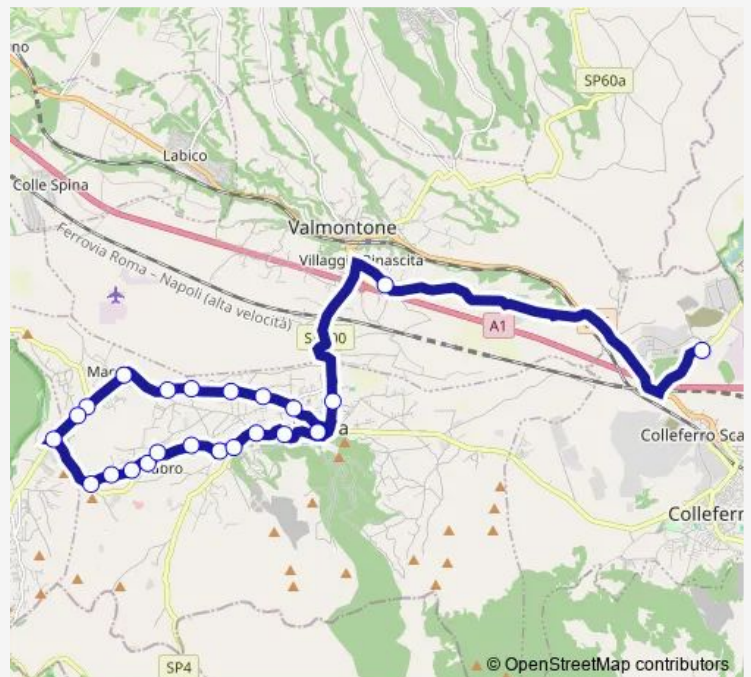

Direction

Artena | Piazza Colombo # f13659 — Colleferro | Via Palianese (Ipia) # f14398

24 stops

[Open route schedule](#)

- Artena | Piazza Colombo # f13659
- Artena | Via Fleming # f13702
- Artena | Via Velletri Via Colle Catellino # f13703
- Artena | Via Ariana Via Velletri # f13704
- Artena | Via Ariana Via Pettirossi # f13705
- Artena | Via Ariana Contrada Colle Fiori # f13706
- Artena | Via Ariana (Macere) # f13707
- Artena | Via Ariana Via Tuscolana # f13708
- Artena | Via Ariana Via Casa Colonnella # f13709
- Artena | Via Ariana Via Casa Colonnella # f13646
- Artena | Via Macchione Via Europa # f13647
- Artena | Colubro # f13648
- Artena | Via Resistenza # f14812
- Artena | Via Colubro Via Nocchietto # f14813
- Artena | Largo San Giovanni # f14814
- Artena | Contrada La Fossa # f14815
- Artena | Contrada Colle Rotondo # f14816
- Artena | Via Giulianello Via Tiglio # f14826
- Artena | Via Giulianello Via Valle S. Stefano # f14827
- Artena | Cimitero # f14828
- Artena | Piazza Colombo # f13659

Route schedule

Artena | Piazza Colombo # f13659 — Colleferro | Via Palianese (Ipia) # f14398

Monday	—
Tuesday	—
Wednesday	—
Thursday	—
Friday	—
Saturday	07:00
Sunday	—

Route info

Direction: Artena | Piazza Colombo # f13659

Stops: 24

Trip Duration: 0 hour 50 min

Artena - Colleferro Ipia # Cf745d

Artena | Via Marconi # f13677

Valmontone | Ist. Superiore Via Gramsci # f000047

Colleferro | Via Palianese (Ipia) # f14398

Bus time schedules and route maps are available in an offline PDF at busmaps.com. Use the busmaps.com website to see live bus times, train schedule or subway schedule, and step-by-step directions for all public transit in Artena

The schedule is provided in the local timezone. Times with "(+1)" indicate departures on the next day.

PDF file created on 2025-01-16

2024 BusMaps.com - All Rights Reserved