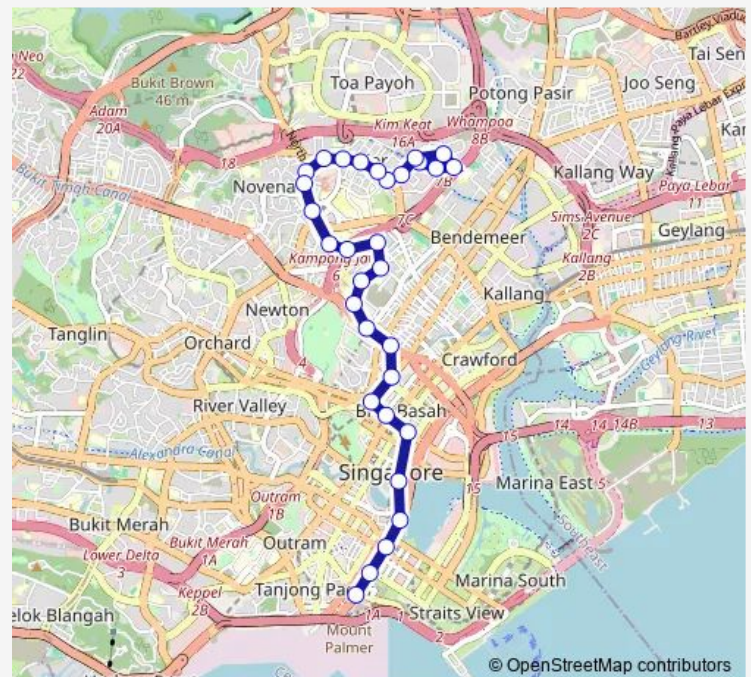

Little India Stn

### Route schedule

St. Michael's Ter — Opp AXA Twr

Monday 06:50

Tuesday 06:50

Wednesday 06:50

Thursday 06:50

Friday 06:50

Saturday —

### Route info

Direction: St. Michael's Ter

Stops: 31

Trip Duration: 0 hour 45 min

131A

BusMaps

Opp Rochor Stn

OPP Nafa Campus 3