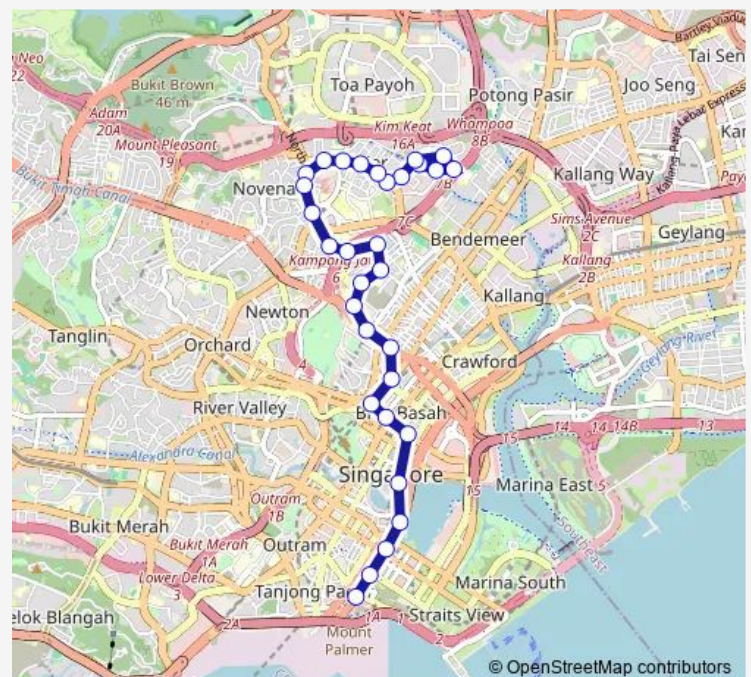

Farrer Pk Tennis Ctr

Opp KK Women & Child Hosp

Little India Stn

Route schedule

St. Michael's Ter — Opp AXA Twr

Monday	06:50
Tuesday	06:50
Wednesday	06:50
Thursday	06:50
Friday	06:50
Saturday	—
Sunday	—

Route info

Direction: St. Michael's Ter

Stops: 31

Trip Duration: 0 hour 45 min

131a

BusMaps

Opp Rochor Stn

OPP Nafa Campus 3

OPP Bencoolen STN Exit B

AFT Bras Basah STN Exit A

Raffles Hotel

Opp S'pore Cricket Club

OUE Bayfront

One Raffles Quay

UIC Bldg

Opp AXA Twr

131a Bus time schedules and route maps are available in an offline PDF at busmaps.com. Use the busmaps.com website to see live bus times, train schedule or subway schedule, and step-by-step directions for all public transit in Singapore