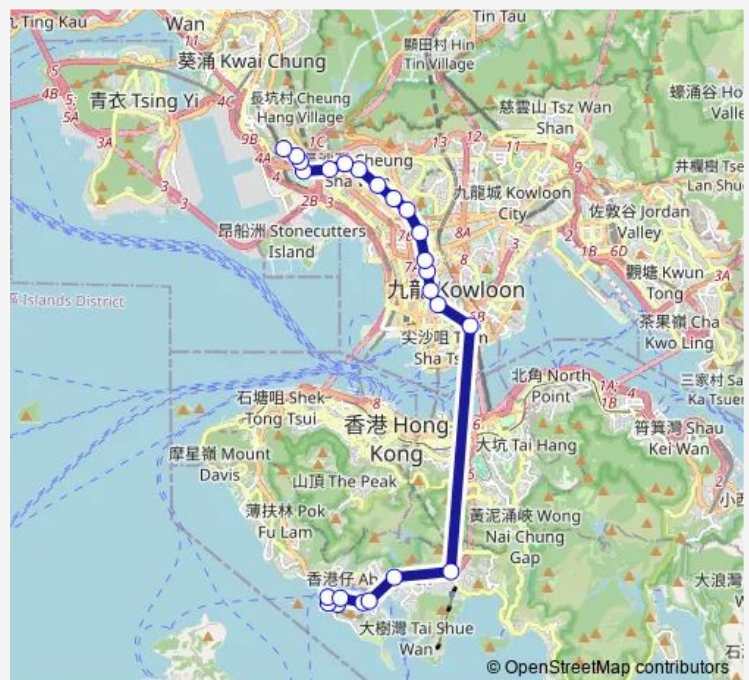

[Ctb] LEE CHI Road, AP LEI Chau Bridge Road[[Kmb+Ctb] LEE CHI Road/
Lee CHI Road, AP LEI Chau Bridge Road

[Ctb] AP LEI Chau Drive, AP LEI Chau Bridge Road[[Kmb+Ctb] AP LEI Chau Drive/
Ap LEI Chau Drive, AP LEI Chau Bridge Road

[Ctb] Aberdeen Technical School, Wong Chuk Hang Road[[Kmb+Ctb] Aberdeen Technical School/
Aberdeen Technical School, Wong Chuk Hang Road

[Ctb] Aberdeen Tunnel BUS-BUS Interchange[[Kmb+Ctb] Aberdeen Tunnel/
Aberdeen Tunnel BUS-BUS Interchange

[Ctb] Cross Harbour Tunnel BUS-BUS Interchange[[Kmb+Ctb] Cross Harbour Tunnel BBI/
Cross Harbour Tunnel BUS-BUS Interchange[[Kmb] Cross Harbour Tunnel Bbi

[Ctb] Diocesan Girls' School, Gascoigne Road[[Kmb+Ctb] Diocesan Girls' School/
Diocesan Girls' School, Gascoigne Road[[Kmb] Diocesan Girls' School

Route schedule

[Ctb] South Horizons[[Kmb+Ctb] South Horizons BUS Terminus/
South Horizons — [Kmb+Ctb] LAI CHI KOK BUS Terminus/
Lai CHI Kok[[Kmb] LAI CHI KOK BUS Terminus

Monday 07:15-08:30

Tuesday 07:15-08:30

Wednesday 07:15-08:30

Thursday 07:15-08:30

Friday 07:15-08:30

Saturday 07:15-08:30

Sunday —

Route info

Direction: [Ctb] South Horizons[[Kmb+Ctb] South Horizons BUS Terminus/
South Horizons

Stops: 24

Trip Duration: 0 hour 56 min