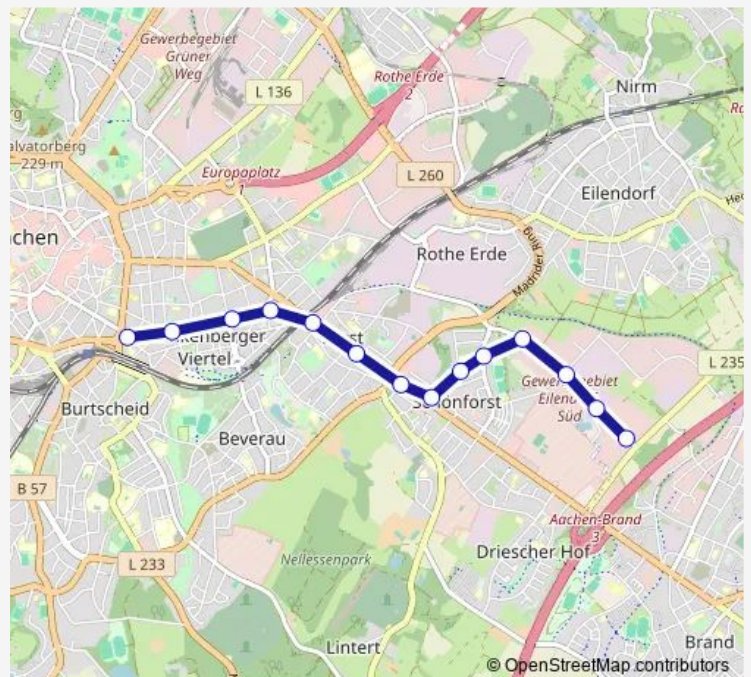

Direction

Aachen, Normaluhr — Aachen, Debyestraße

14 stops

[Open route schedule](#)

Aachen, Normaluhr

Aachen, Schlossstraße

Aachen, Viktoriaallee

Aachen, Goerdelerstraße

Aachen, Bahnhof Rothe Erde (Bus)

Aachen, Zeppelinstraße

Aachen, Adenauerallee

Aachen, Drosselweg

Aachen, Schwalbenweg

Aachen, Meisenweg

Aachen, Rödgerbach

Aachen, Zieglerstraße

Aachen, Gut Weide

Aachen, Debyestraße

Route schedule

Aachen, Normaluhr — Aachen, Debyestraße

Monday	08:15
Tuesday	08:15
Wednesday	08:15
Thursday	08:15
Friday	08:15
Saturday	—
Sunday	—

Route info

Direction: Aachen, Normaluhr

Stops: 14

Trip Duration: 0 hour 16 min

27e Metro time schedules and route maps are available in an offline PDF at busmaps.com. Use the busmaps.com website to see live bus times, train schedule or subway schedule, and step-by-step directions for all public transit in Aachen