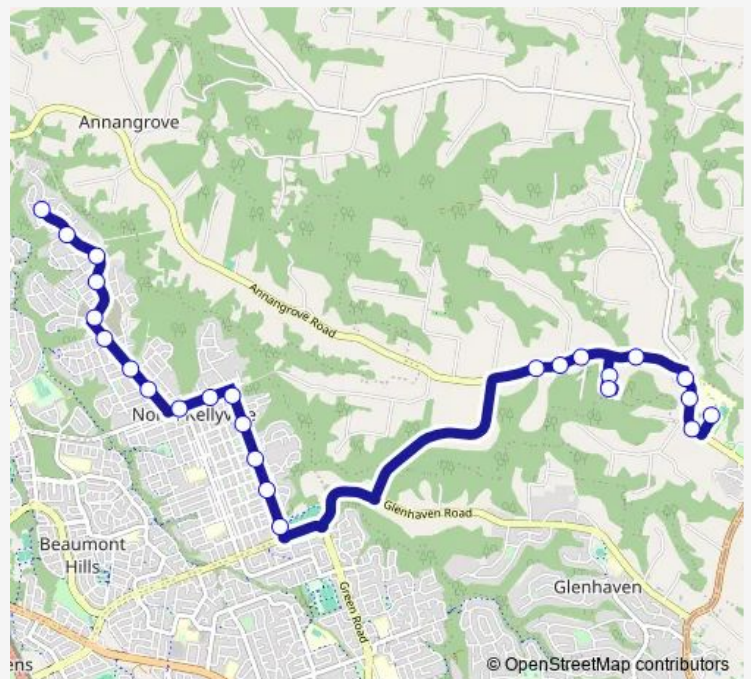

School Bus 2657 Hills Grammar School to North Kellyville

[Go to website](#)

Direction

Hills Grammar School Bus Bay — Stringer Rd At Barakee Cres

25 stops

[Open route schedule](#)

- Hills Grammar School Bus Bay
- Kenthurst Rd Before Sagers Rd
- Kenthurst Rd Opp Hills Grammar School
- Kenthurst Rd Opp Kenthurst Tennis Centre
- 16 Annangrove Rd
- St Madeleine's Primary School, School Grounds
- Marian Catholic College, School Grounds
- Annangrove Rd After Denham Rd
- Annangrove Rd Opp Sedger Rd
- 56 Annangrove Rd
- Australian International Academy, Foxall Rd
- Foxall Rd Opp Stamford Bridge Av
- Foxall Rd At Selhurst Rd
- Foxall Rd After Lansdowne Rd
- Foxall Rd At Aztec St
- Withers Rd Before Hezlett Rd
- Withers Rd After Hezlett Rd
- Barry Rd At Yengo St
- Barry Rd After Dorrigo Rd
- Barry Rd At White Gum Pl
- Stringer Rd After Barry Rd

Route schedule

Hills Grammar School Bus Bay — Stringer Rd At Barakee Cres

Monday	15:36
Tuesday	15:36
Wednesday	15:36
Thursday	15:36
Friday	15:36
Saturday	—
Sunday	—

Route info

Direction: Hills Grammar School Bus Bay

Stops: 25

Trip Duration: 0 hour 39 min

2657 — Hills Grammar School to North Kellyville

Stringer Rd Opp Timbarra Av

Stringer Rd At Cocoparra Cct

Stringer Rd After Wattleridge Cres

Stringer Rd At Barakee Cres