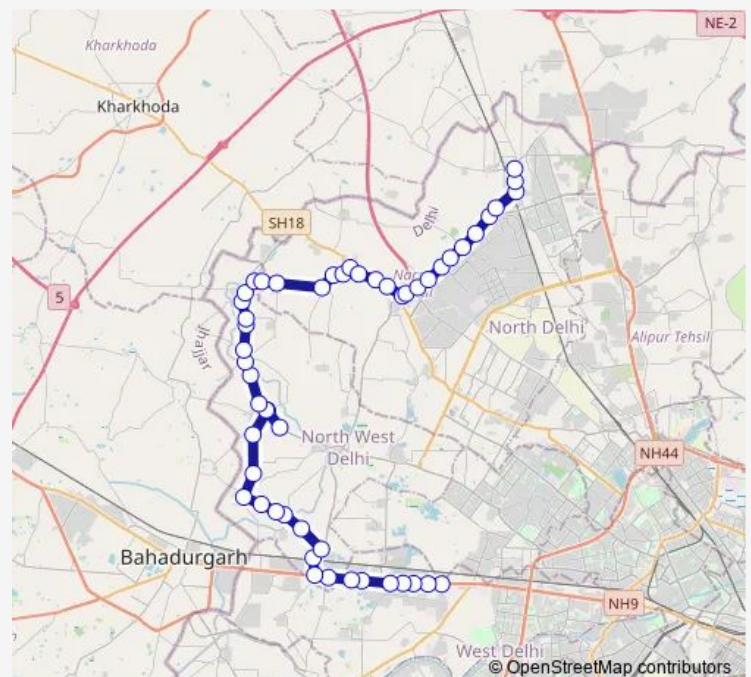

### Route schedule

Qamruddin Nagar Terminal — Narela Terminal

Monday 07:00-15:51

Tuesday 07:00-15:51

Wednesday 07:00-15:51

Thursday 07:00-15:51

Friday 07:00-15:51

Saturday 07:00-15:51

### Route info

Direction: Qamruddin Nagar Terminal

Stops: 52

Trip Duration: 2 hour 38 min

961bdown

BusMaps

Tatesar Village

Balaji Enclave