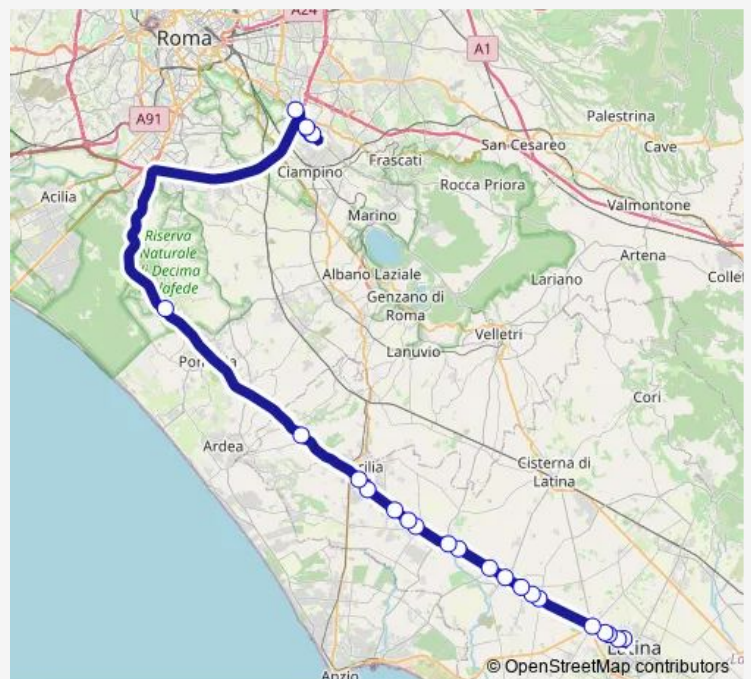

Roma | Via Anagnina Via Gasperina # f12785

Roma | Via Anagnina (Ericsson Campus) # f12787

Route schedule

Latina | Terminal Bus # f3092 — Roma | Anagnina (Metro A) # f3582

Monday 06:25

Tuesday 06:25

Wednesday 06:25

Thursday 06:25

Friday 06:25

Saturday —

Sunday —

Route info

Direction: Latina | Terminal Bus # f3092

Stops: 24

Trip Duration: 1 hour 15 min