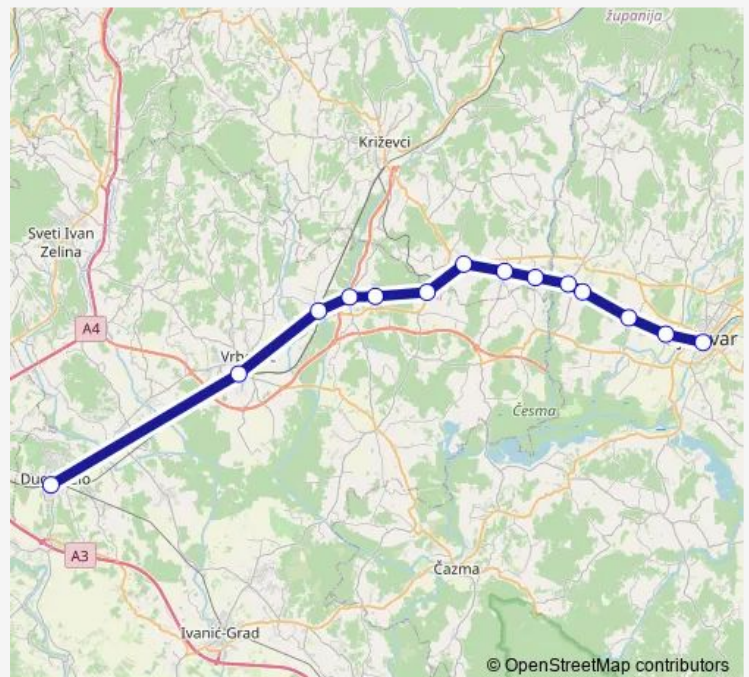

Vrbovec

Dugo Selo

### Route schedule

Bjelovar — Dugo Selo

Monday 04:46

Tuesday 04:46

Wednesday 04:46

Thursday —

Friday —

Saturday —

### Route info

Direction: Bjelovar

Stops: 14

Trip Duration: 1 hour 7 min

■ Osijek - Dugo Selo

## Direction

Osijek — Dugo Selo

17 stops

[Open route schedule](#)

Osijek

Bizovac

Našice

Đurđenovac