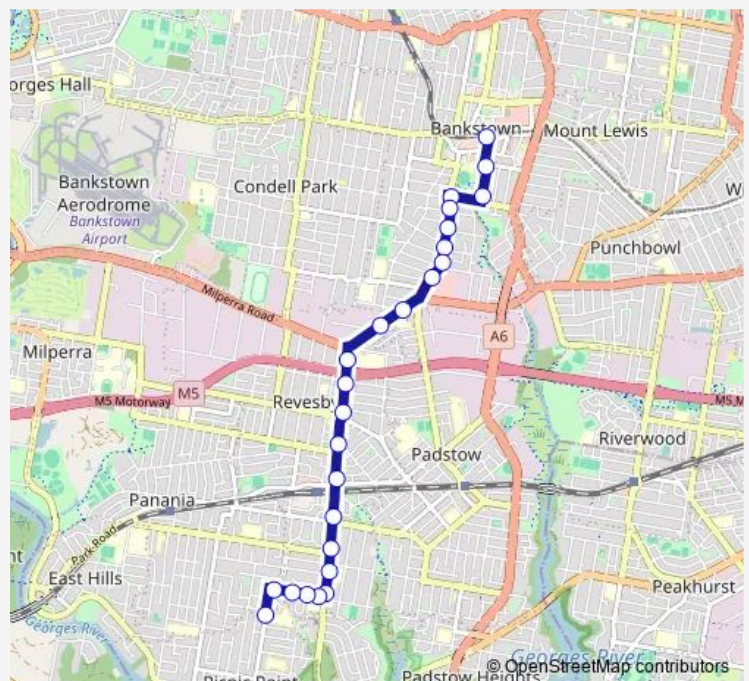

Bankstown Home, Chapel Rd

Canterbury Rd Opp Claribel St

Canterbury Rd At Lachlan St

The River Rd After Turvey St

The River Rd After South Western Mwy

Revesby Public School, The River Rd

The River Rd Opp Linton Av

The River Rd Opp Haydock Lane

The River Rd At Spence St

The River Rd Opp Tower St

Revesby South Public School, The River Rd

The River Rd Opp Ferndale Rd

De La Salle College, Ferndale Rd

Route schedule

Bankstown Station, Stand A — Picnic Point High School, Kennedy St

Monday	08:05
Tuesday	08:05
Wednesday	08:05
Thursday	08:05
Friday	08:05
Saturday	—
Sunday	—

Route info

Direction: Bankstown Station, Stand A

Stops: 25

Trip Duration: 0 hour 22 min

S166 — Bankstown Station to Picnic Point Hs

Ferndale Rd At Clive St

Ferndale Rd At Kinross PI

Ferndale Rd At Kennedy St

Picnic Point High School, Kennedy St

S166 School Bus time schedules and route maps are available in an offline PDF at [busmaps.com](https://busmaps.com). Use the [busmaps.com](https://busmaps.com) website to see live bus times, train schedule or subway schedule, and step-by-step directions for all public transit in Liverpool