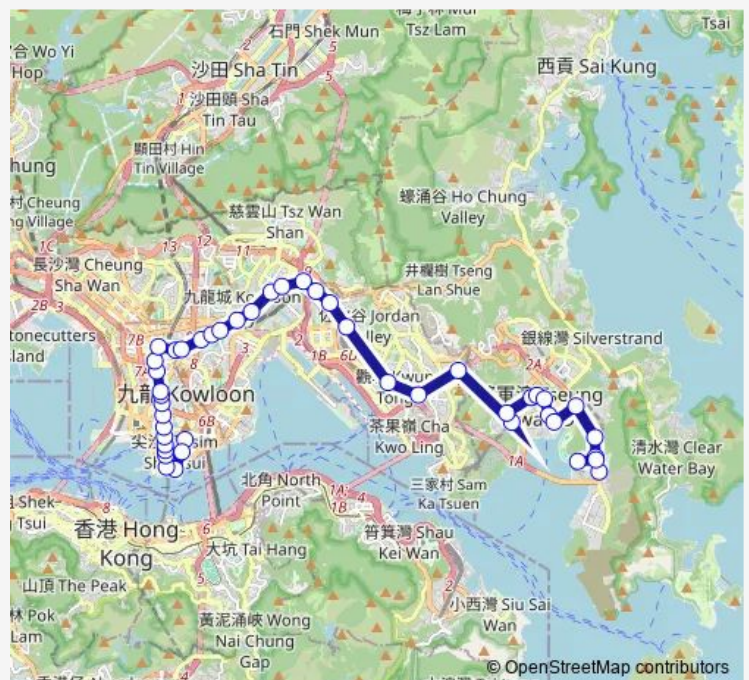

[Ctb] MAN Ming Lane, Nathan Road[[Kmb] MAN Ming Lane YAU MA Tei

Route schedule

[Ctb] Hong Kong Science Museum, Chatham Road South[[Kmb] Hong Kong Science Museum — [Ctb] Lohas Park[[Kmb+Ctb] Lohas Park Station/
Lohas Park[[Kmb] Lohas Park Station

Stops: 45

Trip Duration: 1 hour 20 min

[Ctb] Changsha Street, Nathan Road[[Kmb] Cheung SHA Street Mong Kok

[Ctb] Grand Plaza, Nathan Road[[Kmb+Ctb] Nelson Street Mong KOK/
Grand Plaza, Nathan Road[[Kmb] Nelson Street Mong Kok[[Nlb] Nelson Street