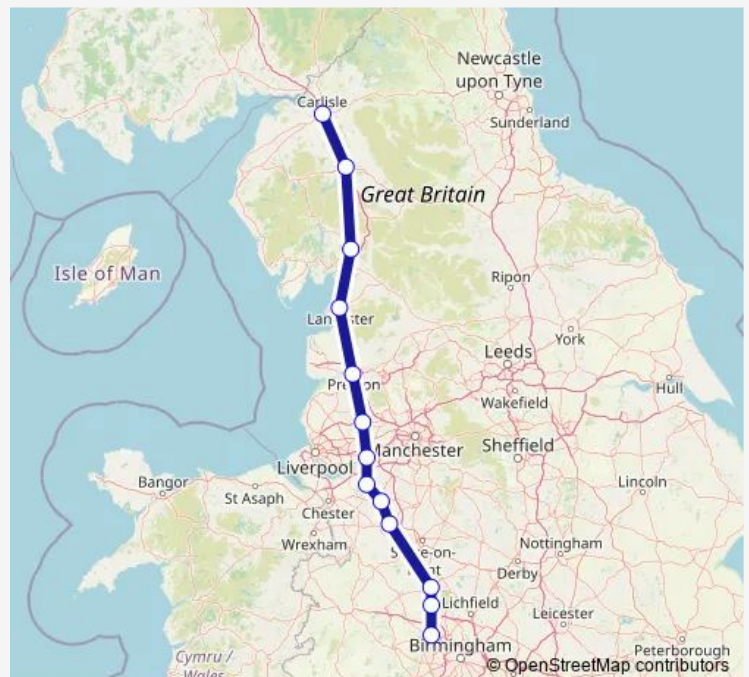

Rail Avanti West Coast Wolverhampton - Carlisle

[Go to website](#)

Direction

Carlisle — Wolverhampton

13 stops

[Open route schedule](#)

- Carlisle
- Penrith North Lakes
- Oxenholme Lake District
- Lancaster
- Preston
- Wigan North Western
- Warrington Bank Quay
- Acton Bridge
- Winsford
- Crewe
- Stafford
- Penkridge
- Wolverhampton

Stops: 13

Trip Duration: 2 hour 31 min

Avanti West Coast — Wolverhampton - Carlisle

Direction

Wolverhampton — Carlisle

13 stops

[Open route schedule](#)

Wolverhampton

Lancaster

Oxenholme Lake District

Penrith North Lakes

Carlisle

Route schedule

Wolverhampton — Carlisle

| | |
|-----------|-------|
| Monday | — |
| Tuesday | — |
| Wednesday | — |
| Thursday | — |
| Friday | — |
| Saturday | 07:17 |
| Sunday | — |

Route info

Direction: Wolverhampton

Stops: 13

Trip Duration: 2 hour 29 min

Avanti West Coast Rail time schedules and route maps are available in an offline PDF at busmaps.com. Use the busmaps.com website to see live bus times, train schedule or subway schedule, and step-by-step directions for all public transit in Wigan