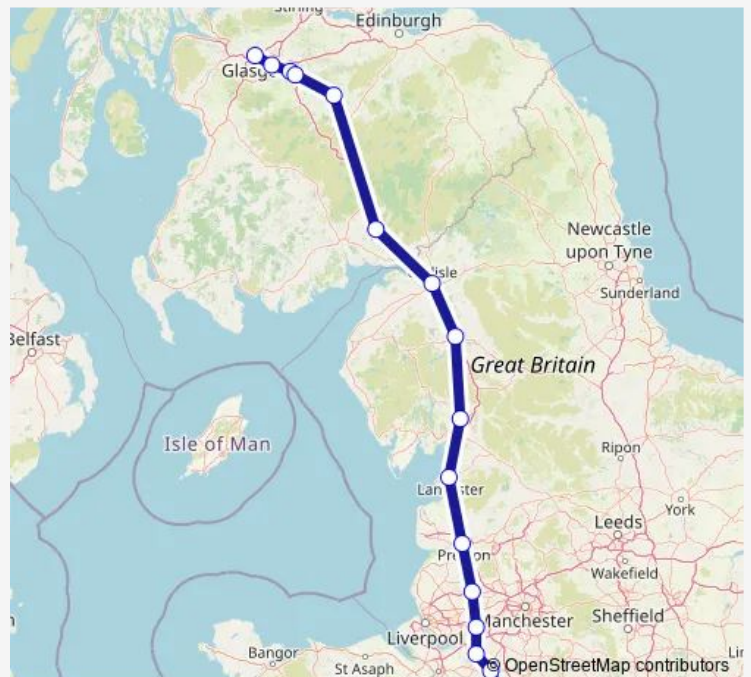

Rail Avanti West Coast Glasgow Central - Crewe

[Go to website](#)

Direction

Glasgow Central — Crewe

16 stops

[Open route schedule](#)

- Glasgow Central
- Newton (S Lanarks)
- Motherwell
- Shieldmuir
- Carstairs
- Lockerbie
- Carlisle
- Penrith North Lakes
- Oxenholme Lake District
- Lancaster
- Preston
- Wigan North Western
- Warrington Bank Quay
- Acton Bridge
- Winsford
- Crewe

Route schedule

Glasgow Central — Crewe

Monday	20:06
Tuesday	20:06
Wednesday	20:06
Thursday	20:06
Friday	20:06
Saturday	—
Sunday	17:34-20:08

Route info

Direction: Glasgow Central

Stops: 16

Trip Duration: 3 hour 20 min

Avanti West Coast — Glasgow Central - Crewe

Direction

Glasgow Central — Crewe

22 stops

[Open route schedule](#)

Glasgow Central

Newton (S Lanarks)

Motherwell

Stops: 22

Trip Duration: 4 hour 0 min

Avanti West Coast Rail time schedules and route maps are available in an offline PDF at busmaps.com. Use the busmaps.com website to see live bus times, train schedule or subway schedule, and step-by-step directions for all public transit in Manchester