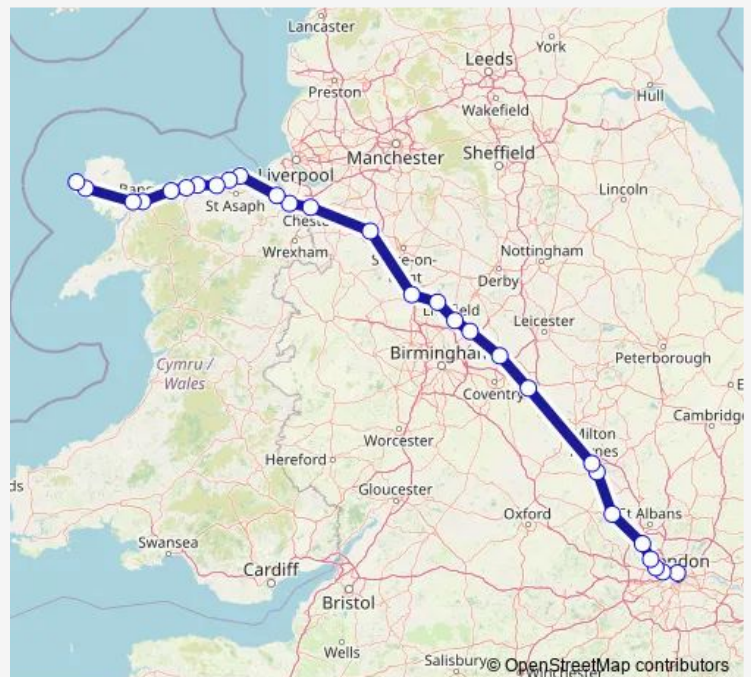

Thursday 04:45-14:48

Friday 04:45-14:48

Saturday 05:48-14:48

Sunday 09:38-13:48

Route info

Direction: Holyhead

Stops: 28

Trip Duration: 3 hour 49 min

Avanti West Coast — Holyhead - London Euston

Bletchley

Tring

Watford Junction

Harrow & Wealdstone

Wembley Central

Willesden Junction

London Euston

## Direction

London Euston — Holyhead

28 stops

[Open route schedule](#)

London Euston

Willesden Junction

Wembley Central

Harrow & Wealdstone

## Route info

Direction: London Euston

Stops: 28

Trip Duration: 3 hour 49 min

Llanfairpwll

Valley

Holyhead

Avanti West Coast Rail time schedules and route maps are available in an offline PDF at [busmaps.com](https://busmaps.com). Use the [busmaps.com](https://busmaps.com) website to see live bus times, train schedule or subway schedule, and step-by-step directions for all public transit in London