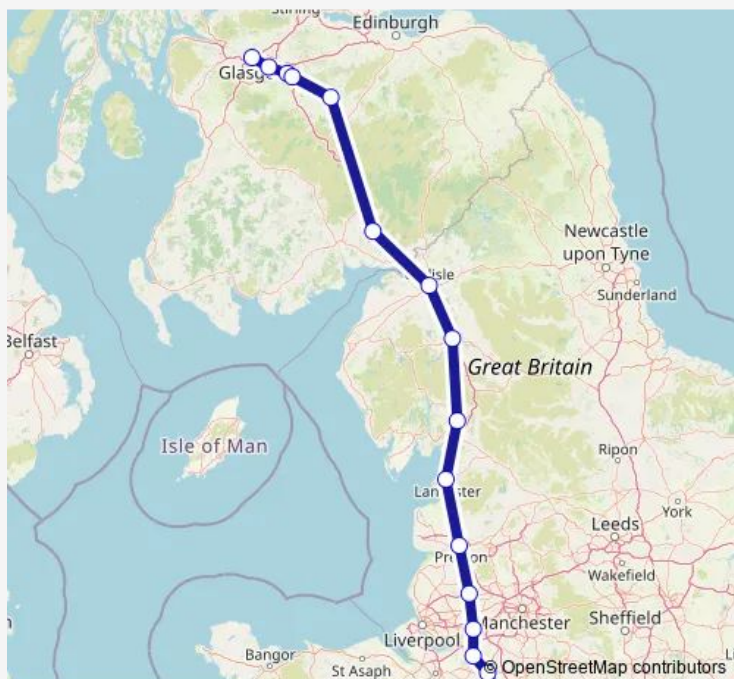

Rail Avanti West Coast Glasgow Central - Crewe

[Go to website](#)

**Direction**

Crewe — Glasgow Central

16 stops

[Open route schedule](#)

- Crewe
- Winsford
- Acton Bridge
- Warrington Bank Quay
- Wigan North Western
- Preston
- Lancaster
- Oxenholme Lake District
- Penrith North Lakes
- Carlisle
- Lockerbie
- Carstairs
- Wishaw
- Holytown
- Newton (S Lanarks)
- Glasgow Central

Route schedule

Crewe — Glasgow Central

Monday	—
Tuesday	—
Wednesday	—
Thursday	—
Friday	—
Saturday	05:55
Sunday	—

Route info

Direction: Crewe

Stops: 16

Trip Duration: 3 hour 31 min

Avanti West Coast — Glasgow Central - Crewe

## Direction

Crewe — Glasgow Central

16 stops

[Open route schedule](#)

Crewe

Winsford

Acton Bridge

Warrington Bank Quay

## Route info

Direction: Glasgow Central

Stops: 16

Trip Duration: 3 hour 17 min

Avanti West Coast Rail time schedules and route maps are available in an offline PDF at [busmaps.com](https://busmaps.com). Use the [busmaps.com](https://busmaps.com) website to see live bus times, train schedule or subway schedule, and step-by-step directions for all public transit in Motherwell