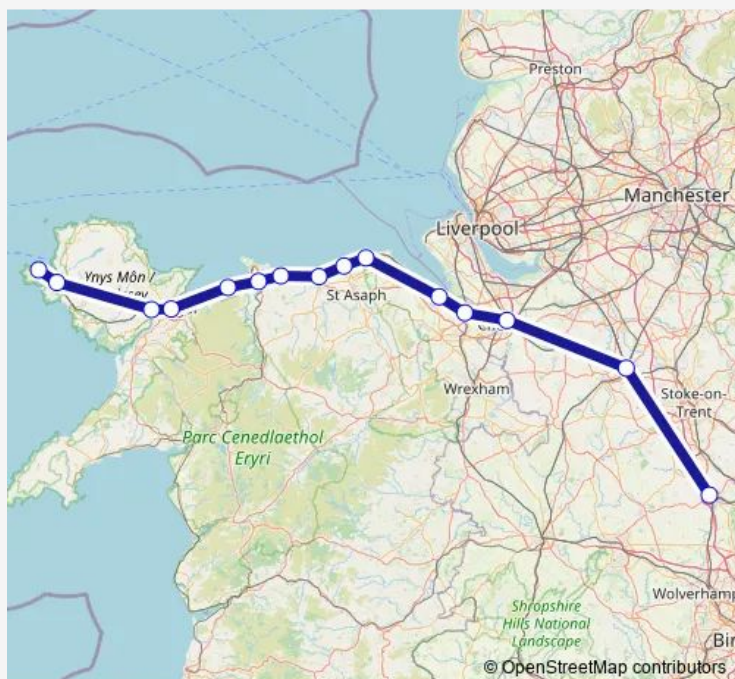

Rail Avanti West Coast Stafford - Holyhead

[Go to website](#)

Direction

Stafford — Holyhead

15 stops

[Open route schedule](#)

- Stafford
- Crewe
- Chester
- Shotton
- Flint
- Prestatyn
- Rhyl
- Abergele & Pensarn
- Colwyn Bay
- Llandudno Junction
- Penmaenmawr
- Bangor (Gwynedd)
- Llanfairpwll
- Valley
- Holyhead

Route schedule

Stafford — Holyhead

Monday	—
Tuesday	06:04
Wednesday	06:04
Thursday	06:04
Friday	06:04
Saturday	—
Sunday	—

Route info

Direction: Stafford

Stops: 15

Trip Duration: 2 hour 18 min

Avanti West Coast — Stafford - Holyhead