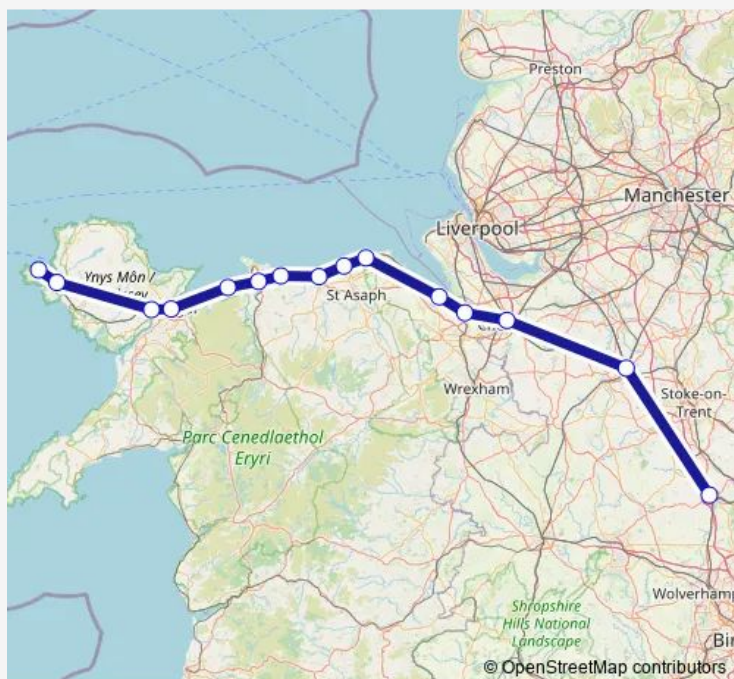

Rail Avanti West Coast Stafford - Holyhead

[Go to website](#)

**Direction**

Stafford — Holyhead

15 stops

[Open route schedule](#)

- Stafford
- Crewe
- Chester
- Shotton
- Flint
- Prestatyn
- Rhyl
- Abergele & Pensarn
- Colwyn Bay
- Llandudno Junction
- Penmaenmawr
- Bangor (Gwynedd)
- Llanfairpwll
- Valley
- Holyhead

Route schedule

Stafford — Holyhead

Monday	—
Tuesday	—
Wednesday	06:04
Thursday	06:04
Friday	06:04
Saturday	—
Sunday	—

Route info

Direction: Stafford

Stops: 15

Trip Duration: 2 hour 18 min

Avanti West Coast — Stafford - Holyhead