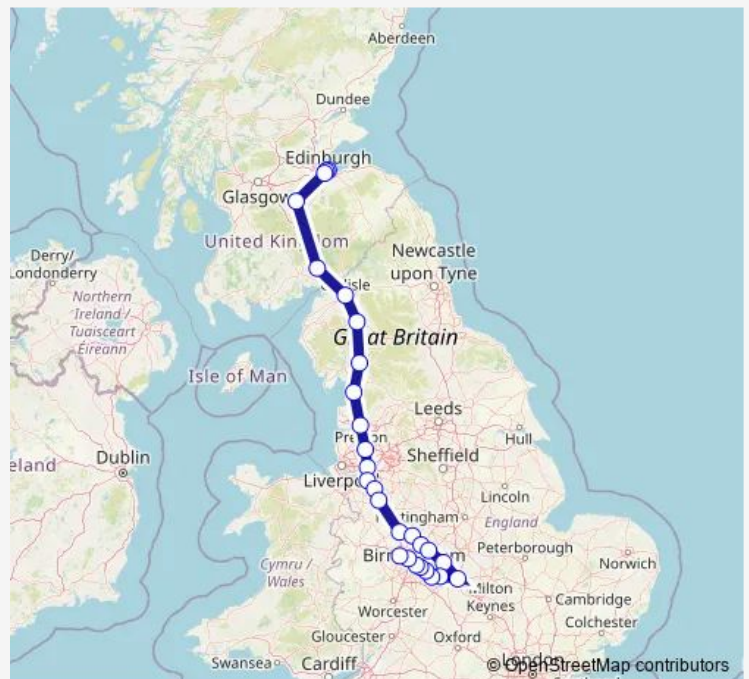

Rail Avanti West Coast Edinburgh - Wolverhampton

[Go to website](#)

Direction

Edinburgh — Wolverhampton

28 stops

[Open route schedule](#)

- Edinburgh
- Haymarket
- Slateford
- Carstairs
- Lockerbie
- Carlisle
- Penrith North Lakes
- Oxenholme Lake District
- Lancaster
- Preston
- Wigan North Western
- Warrington Bank Quay
- Acton Bridge
- Winsford
- Crewe
- Stafford
- Rugeley Trent Valley
- Lichfield Trent Valley
- Tamworth
- Nuneaton
- Rugby

Route schedule

Edinburgh — Wolverhampton

Monday	—
Tuesday	—
Wednesday	—
Thursday	—
Friday	—
Saturday	18:50
Sunday	—

Route info

Direction: Edinburgh

Stops: 28

Trip Duration: 5 hour 8 min

Avanti West Coast — Edinburgh - Wolverhampton

Coventry

Berkswell

Birmingham International

Stechford

Aston

Bescot Stadium

Wolverhampton

Avanti West Coast Rail time schedules and route maps are available in an offline PDF at busmaps.com. Use the busmaps.com website to see live bus times, train schedule or subway schedule, and step-by-step directions for all public transit in Edinburgh