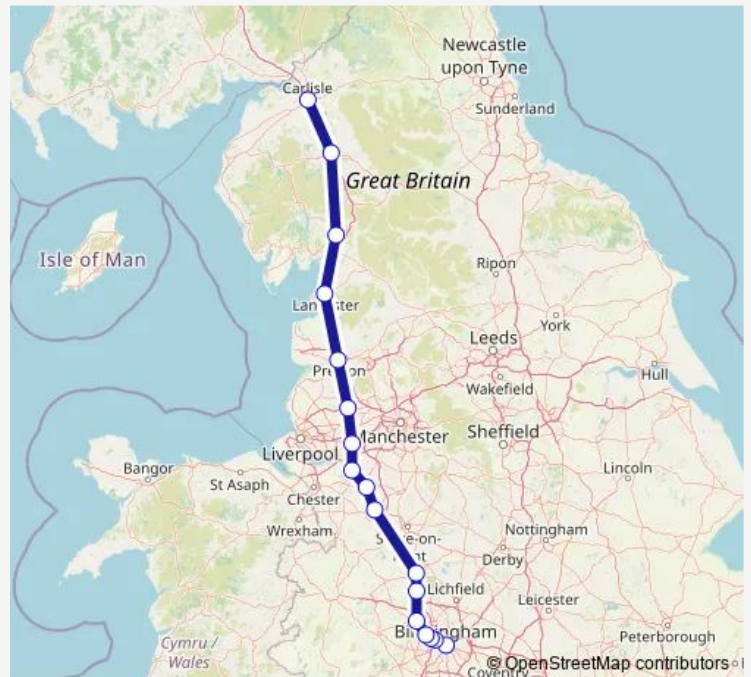

Rail Avanti West Coast Birmingham New Street - Carlisle

[Go to website](#)

**Direction**

Carlisle — Birmingham New Street

16 stops

[Open route schedule](#)

- Carlisle
- Penrith North Lakes
- Oxenholme Lake District
- Lancaster
- Preston
- Wigan North Western
- Warrington Bank Quay
- Acton Bridge
- Winsford
- Crewe
- Stafford
- Penkridge
- Wolverhampton
- Dudley Port
- Smethwick Galton Bridge
- Birmingham New Street

Route schedule

Carlisle — Birmingham New Street

Monday	18:47
Tuesday	—
Wednesday	—
Thursday	—
Friday	—
Saturday	—
Sunday	20:05

Route info

Direction: Carlisle

Stops: 16

Trip Duration: 2 hour 52 min

Avanti West Coast — Birmingham New Street - Carlisle **BusMaps**

## Direction

Birmingham New Street — Carlisle

17 stops

[Open route schedule](#)

Birmingham New Street

Smethwick Galton Bridge

Sandwell & Dudley

Dudley Port

## Route info

Direction: Birmingham New Street

Stops: 17

Trip Duration: 2 hour 58 min