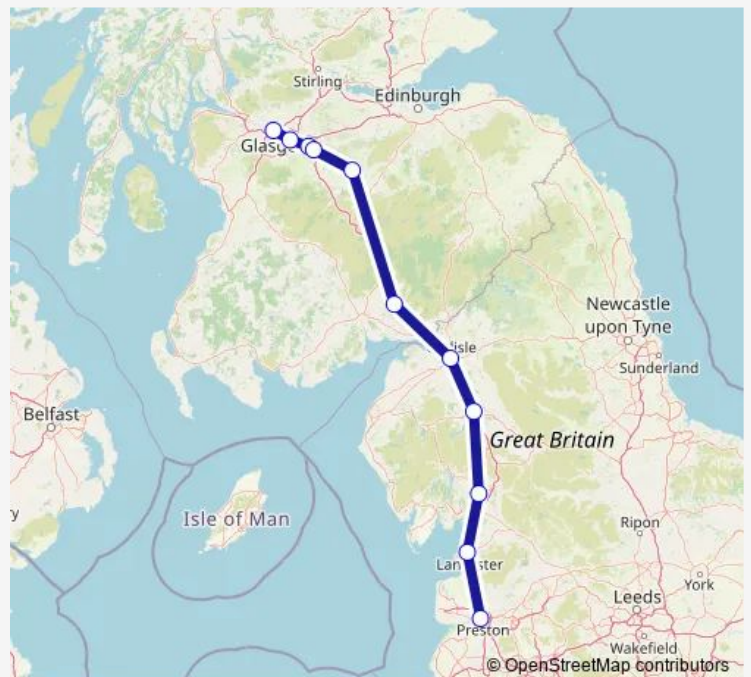

Saturday —

Sunday 20:08

Route info

Direction: Glasgow Central

Stops: 11

Trip Duration: 2 hour 30 min

Avanti West Coast — Glasgow Central - Preston

Direction

Preston — Glasgow Central

11 stops

[Open route schedule](#)

Preston

Lancaster

Oxenholme Lake District

Penrith North Lakes

Carlisle

Friday

—

Saturday

06:41

Sunday

—

Route info

Direction: Preston

11:40

Route info

Direction: Preston

Stops: 11

Trip Duration: 2 hour 23 min

Avanti West Coast Rail time schedules and route maps are available in an offline PDF at busmaps.com. Use the busmaps.com website to see live bus times, train schedule or subway schedule, and step-by-step directions for all public transit in Motherwell