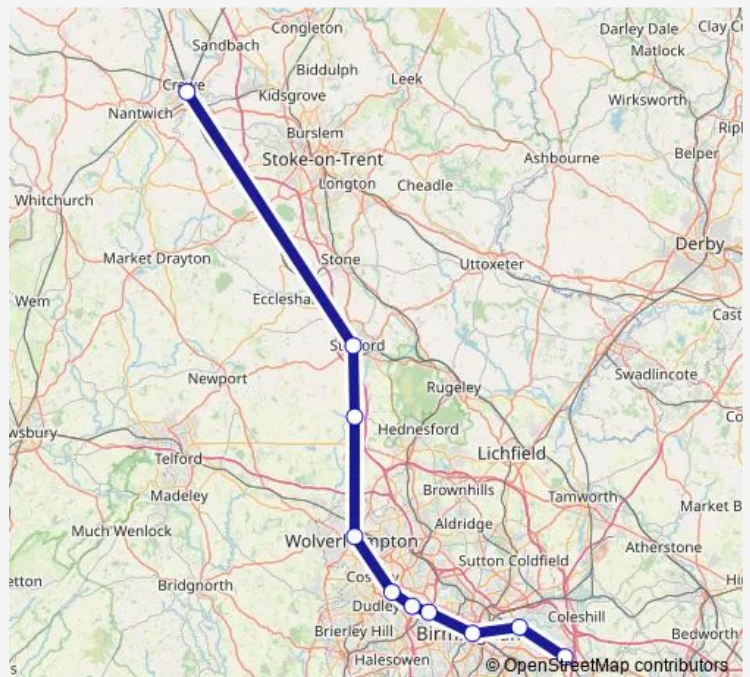

Rail Avanti West Coast Birmingham International - Crewe

[Go to website](#)

Direction

Birmingham International — Crewe

10 stops

[Open route schedule](#)

Birmingham International

Stechford

Birmingham New Street

Smethwick Galton Bridge

Sandwell & Dudley

Dudley Port

Wolverhampton

Penkridge

Stafford

Crewe

Route schedule

Birmingham International — Crewe

Monday —

Tuesday —

Wednesday —

Thursday —

Friday —

Saturday —

Sunday 19:46-20:46

Route info

Direction: Birmingham International

Stops: 10

Trip Duration: 1 hour 21 min

Avanti West Coast — Birmingham International - Crewe

Avanti West Coast Rail time schedules and route maps are available in an offline PDF at busmaps.com. Use the busmaps.com website to see live bus times, train schedule or subway schedule, and step-by-step directions for all public transit in Oldbury