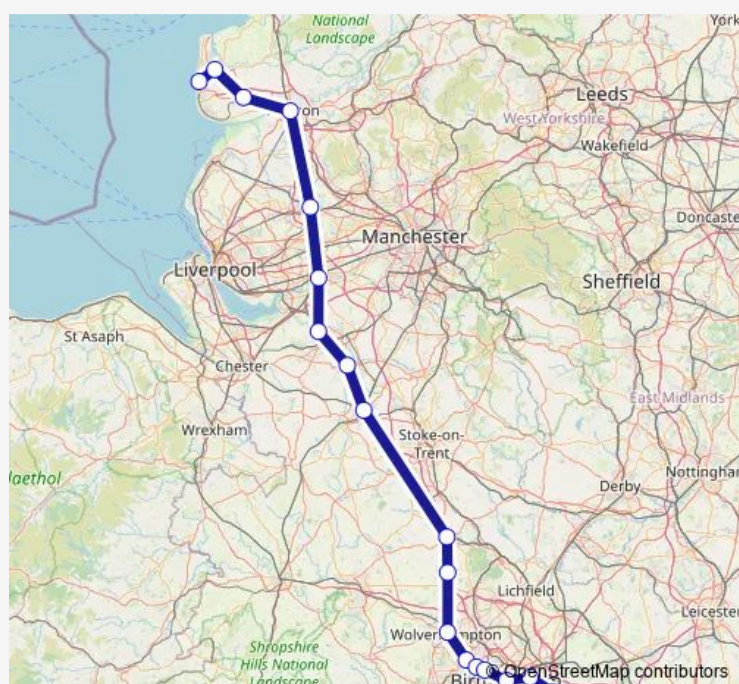

Rail Avanti West Coast Blackpool North - Birmingham International

[Go to website](#)

Direction

Blackpool North — Birmingham International

18 stops

[Open route schedule](#)

- Blackpool North
- Poulton-le-Fylde
- Kirkham & Wesham
- Preston
- Wigan North Western
- Warrington Bank Quay
- Acton Bridge
- Winsford
- Crewe
- Stafford
- Penkridge
- Wolverhampton
- Dudley Port
- Sandwell & Dudley
- Smethwick Galton Bridge
- Birmingham New Street
- Stechford
- Birmingham International

Route schedule

Blackpool North — Birmingham International

Monday	—
Tuesday	15:51
Wednesday	—
Thursday	—
Friday	—
Saturday	—
Sunday	—

Route info

Direction: Blackpool North

Stops: 18

Trip Duration: 2 hour 35 min

Avanti West Coast Rail time schedules and route maps are available in an offline PDF at busmaps.com. Use the busmaps.com website to see live bus times, train schedule or subway schedule, and step-by-step directions for all public transit in Oldbury

The schedule is provided in the local timezone. Times with "(+1)" indicate departures on the next day.

PDF file created on 2024-12-20

2024 BusMaps.com - All Rights Reserved