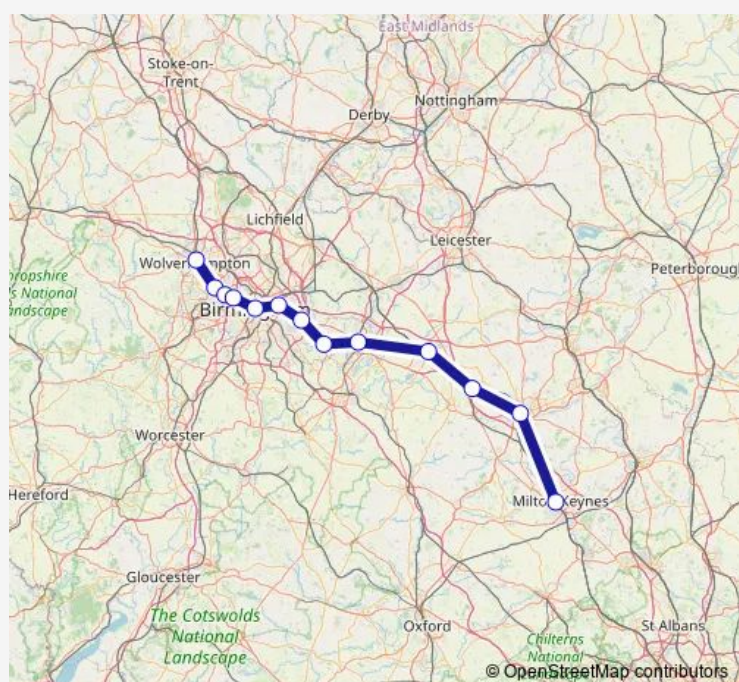

Birmingham International

Stechford

Birmingham New Street

Smethwick Galton Bridge

Sandwell & Dudley

Dudley Port

Wolverhampton

### Route schedule

Milton Keynes Central — Wolverhampton

Monday 21:37-22:04

Tuesday —

Wednesday —

Thursday —

Friday —

Saturday —

### Route info

Direction: Milton Keynes Central

Stops: 11

Trip Duration: 1 hour 16 min

**Direction**

Milton Keynes Central — Wolverhampton

10 stops

[Open route schedule](#)

## Route info

Direction: Milton Keynes Central

Stops: 10

Trip Duration: 1 hour 26 min