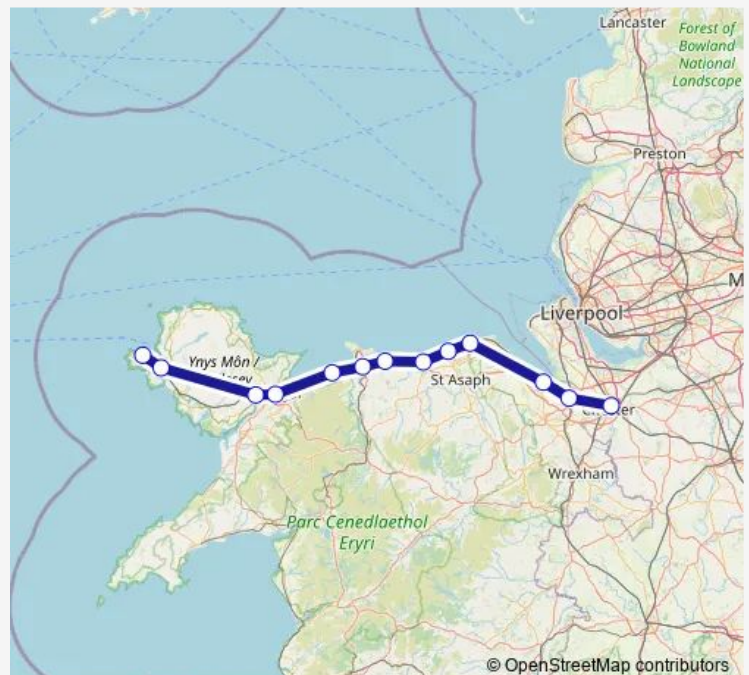

Rail Avanti West Coast Chester - Holyhead

[Go to website](#)

Direction

Holyhead — Chester

13 stops

[Open route schedule](#)

Holyhead

Valley

Thursday 05:48

Friday 05:48

Saturday 05:48

Sunday —

Route info

Direction: Holyhead

Stops: 13

Trip Duration: 1 hour 36 min