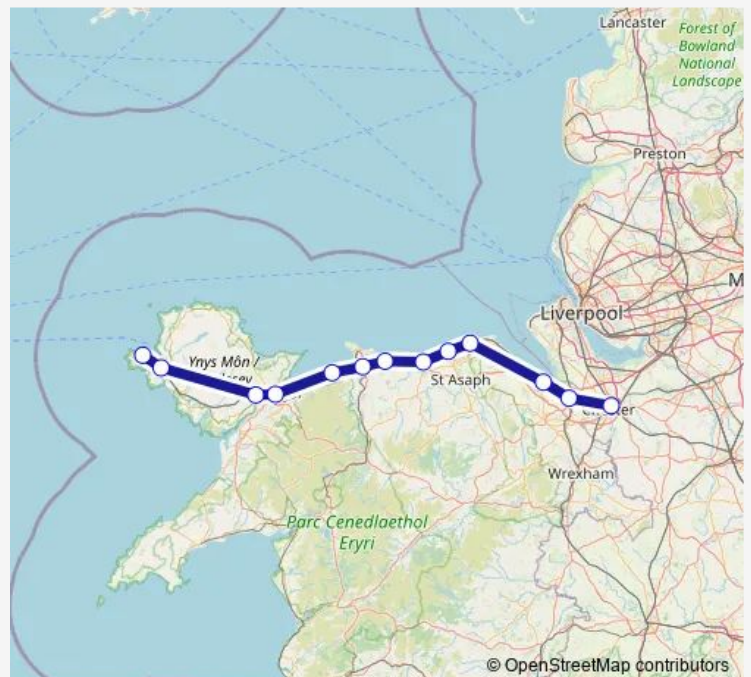

Rail Avanti West Coast Chester - Holyhead

[Go to website](#)

**Direction**

Holyhead — Chester

13 stops

[Open route schedule](#)

Holyhead

Valley

Thursday —

Friday —

Saturday 05:48

Sunday —

Route info

Direction: Holyhead

Stops: 13

Trip Duration: 1 hour 36 min

Avanti West Coast — Chester - Holyhead

**Direction**

Chester — Holyhead

13 stops

[Open route schedule](#)

Chester

Shotton

Flint

## Route schedule

Chester — Holyhead

Monday	—
Tuesday	—
Wednesday	—
Thursday	—
Friday	—
Saturday	—
Sunday	19:17