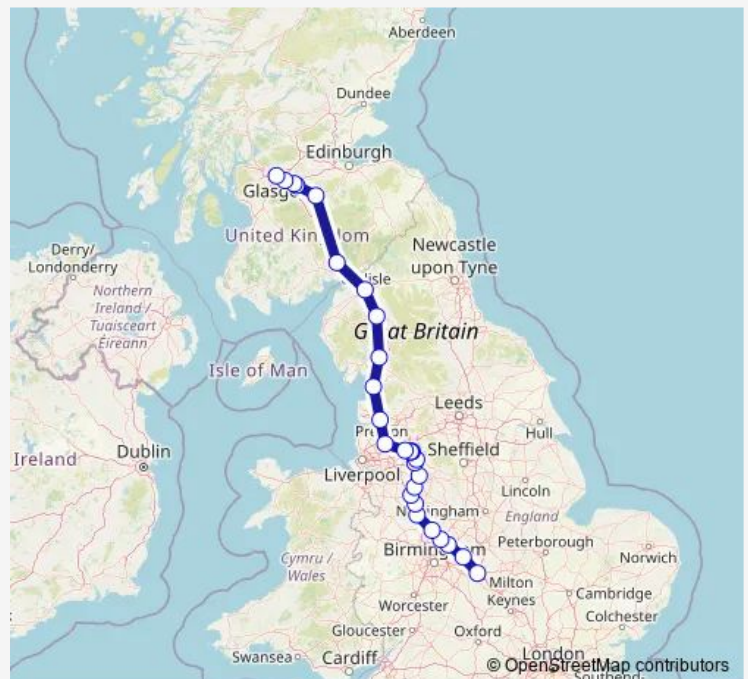

Rail Avanti West Coast Rugby - Glasgow Central

[Go to website](#)

Direction

Rugby — Glasgow Central

22 stops

[Open route schedule](#)

- Rugby
- Nuneaton
- Tamworth
- Lichfield Trent Valley
- Rugeley Trent Valley
- Stafford
- Crewe
- Winsford
- Acton Bridge
- Warrington Bank Quay
- Wigan North Western
- Preston
- Lancaster
- Oxenholme Lake District
- Penrith North Lakes
- Carlisle
- Lockerbie
- Carstairs
- Wishaw
- Holytown
- Newton (S Lanarks)

Route schedule

Rugby — Glasgow Central

Monday	—
Tuesday	06:39
Wednesday	—
Thursday	—
Friday	—
Saturday	—
Sunday	—

Route info

Direction: Rugby

Stops: 22

Trip Duration: 4 hour 3 min

Avanti West Coast — Rugby - Glasgow Central

Avanti West Coast Rail time schedules and route maps are available in an offline PDF at busmaps.com. Use the busmaps.com website to see live bus times, train schedule or subway schedule, and step-by-step directions for all public transit in Motherwell

The schedule is provided in the local timezone. Times with "(+1)" indicate departures on the next day.

PDF file created on 2025-01-16

2024 BusMaps.com - All Rights Reserved