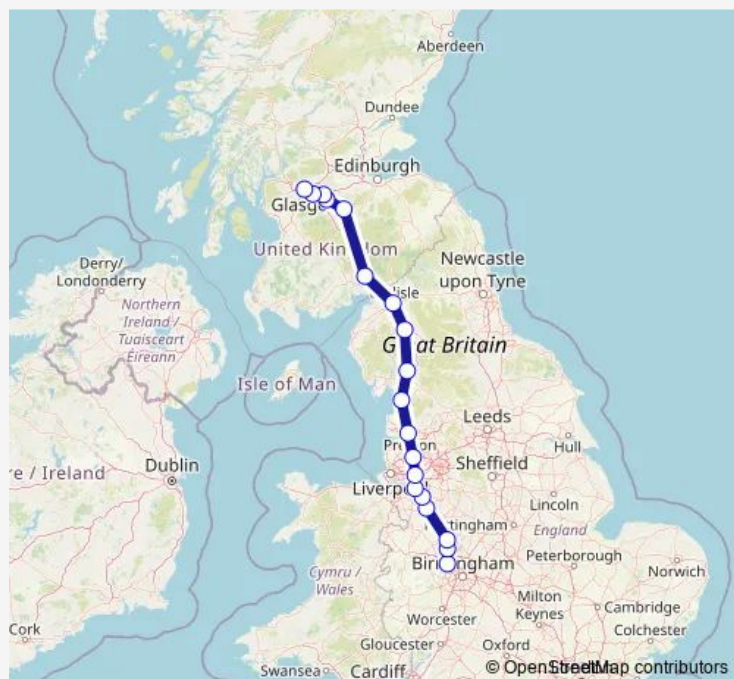

Rail Avanti West Coast Wolverhampton - Glasgow Central

[Go to website](#)

**Direction**

Wolverhampton — Glasgow Central

19 stops

[Open route schedule](#)

- Wolverhampton
- Penkridge
- Stafford
- Crewe
- Winsford
- Acton Bridge
- Warrington Bank Quay
- Wigan North Western
- Preston
- Lancaster
- Oxenholme Lake District
- Penrith North Lakes
- Carlisle
- Lockerbie
- Carstairs
- Wishaw
- Holytown
- Newton (S Lanarks)
- Glasgow Central

Route schedule

Wolverhampton — Glasgow Central

Monday	05:15
Tuesday	05:15
Wednesday	05:15
Thursday	05:15
Friday	05:15
Saturday	05:15
Sunday	—

Route info

Direction: Wolverhampton

Stops: 19

Trip Duration: 4 hour 11 min

Avanti West Coast Rail time schedules and route maps are available in an offline PDF at [busmaps.com](https://busmaps.com). Use the [busmaps.com](https://busmaps.com) website to see live bus times, train schedule or subway schedule, and step-by-step directions for all public transit in Motherwell