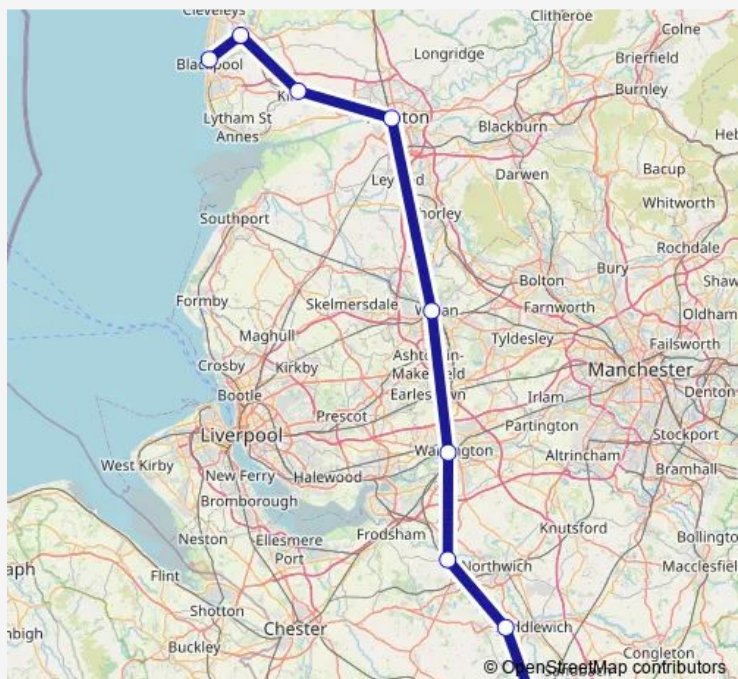

Rail Avanti West Coast Crewe - Blackpool North

[Go to website](#)

Direction

Blackpool North — Crewe

9 stops

[Open route schedule](#)

Blackpool North

Poulton-le-Fylde

Kirkham & Wesham

Preston

Wigan North Western

Warrington Bank Quay

Acton Bridge

Winsford

Crewe

Route schedule

Blackpool North — Crewe

Monday —

Tuesday —

Wednesday —

Thursday —

Friday —

Saturday 11:51-15:51

Sunday —

Route info

Direction: Blackpool North

Stops: 9

Trip Duration: 1 hour 14 min

Avanti West Coast — Crewe - Blackpool North

Direction

Crewe — Blackpool North

9 stops