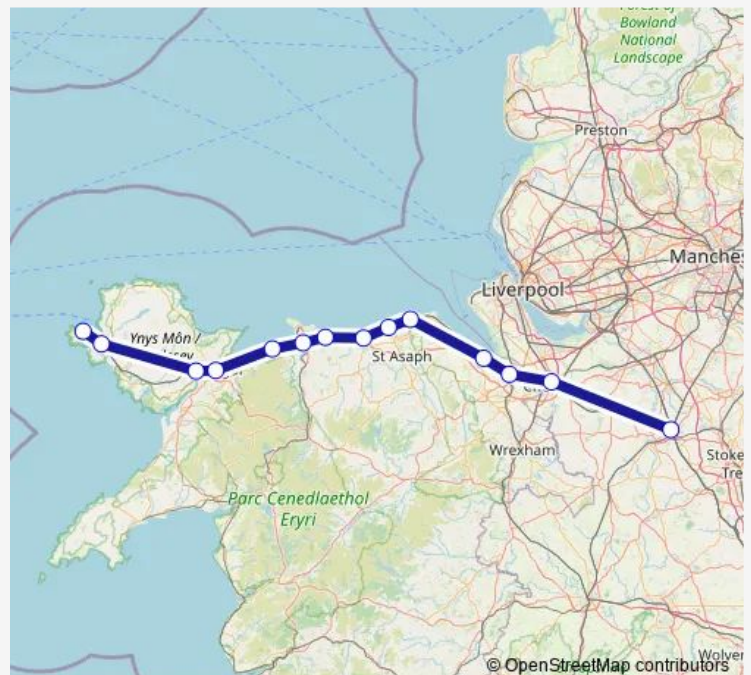

Wednesday —

Thursday —

Friday 05:48-14:48

Saturday 05:48-14:48

Sunday 09:38-17:53

Route info

Direction: Holyhead

Stops: 14

Trip Duration: 2 hour 6 min

Avanti West Coast — Holyhead - Crewe

Direction

Crewe — Holyhead

14 stops

[Open route schedule](#)

Crewe

Chester

Wednesday —

Thursday —

Friday 10:45-21:45

Saturday 06:26-19:53

Sunday 10:36-20:45

Route info

Direction: Crewe

Stops: 14