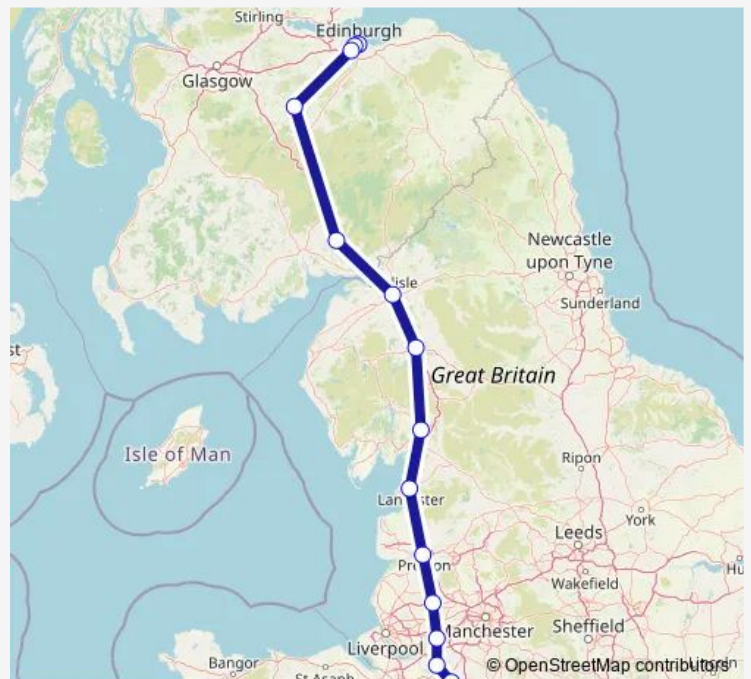

Rail Avanti West Coast Edinburgh - Crewe

[Go to website](#)

Direction

Edinburgh — Crewe

15 stops

[Open route schedule](#)

Edinburgh

Haymarket

Tuesday —

Wednesday —

Thursday —

Friday —

Saturday —

Sunday 18:51

Route info

Direction: Edinburgh

Stops: 15

Trip Duration: 3 hour 9 min

Avanti West Coast — Edinburgh - Crewe

Direction

Crewe — Edinburgh

15 stops

[Open route schedule](#)

Crewe

Monday	—
Tuesday	—
Wednesday	—
Thursday	—
Friday	—
Saturday	—
Sunday	11:10

Route info

Direction: Crewe

Stops: 15

Trip Duration: 3 hour 12 min

Avanti West Coast Rail time schedules and route maps are available in an offline PDF at busmaps.com. Use the busmaps.com website to see live bus times, train schedule or subway schedule, and step-by-step directions for all public transit in Edinburgh