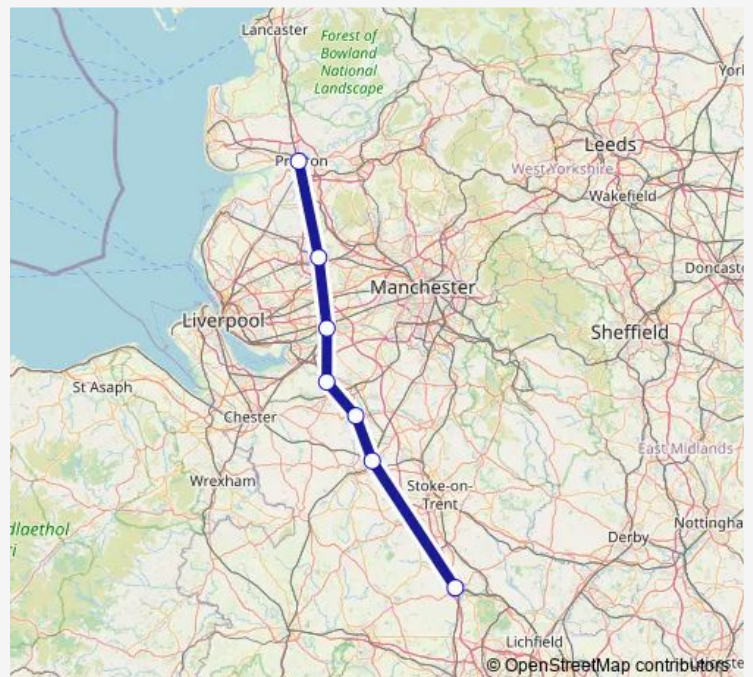

Rail Avanti West Coast Stafford - Preston

[Go to website](#)

Direction

Stafford — Preston

7 stops

[Open route schedule](#)

Stafford

Crewe

Winsford

Acton Bridge

Warrington Bank Quay

Wigan North Western

Preston

Route schedule

Stafford — Preston

Monday —

Tuesday —

Wednesday —

Thursday —

Friday —

Saturday —

Sunday 09:20-10:21

Route info

Direction: Stafford

Stops: 7

Trip Duration: 1 hour 2 min

Avanti West Coast — Stafford - Preston

Avanti West Coast Rail time schedules and route maps are available in an offline PDF at busmaps.com. Use the busmaps.com website to see live bus times, train schedule or subway schedule, and step-by-step directions for all public transit in Wigan