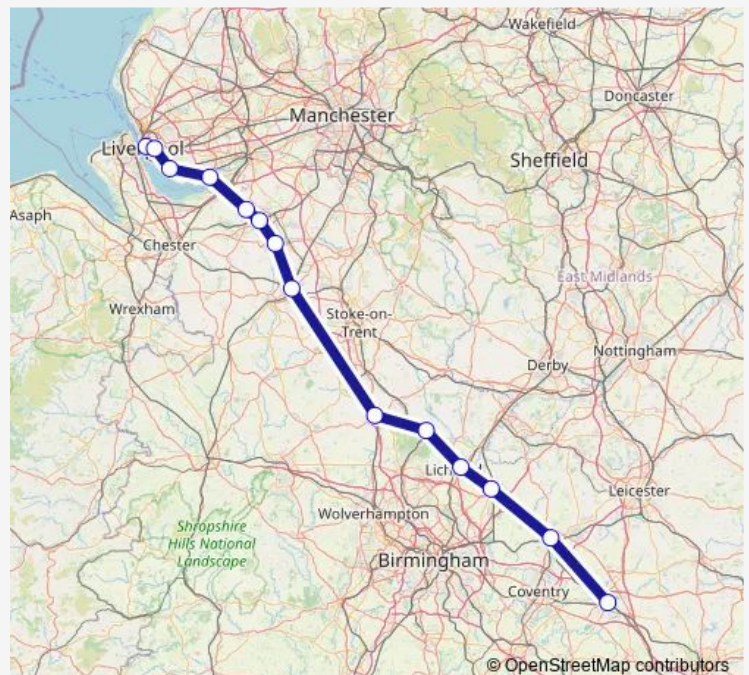

Runcorn

Acton Bridge

Hartford

Winsford

Crewe

Stafford

Rugeley Trent Valley

Lichfield Trent Valley

Thursday —

Friday —

Saturday —

Sunday 08:34-19:43

Route info

Direction: Liverpool Lime Street

Stops: 14

Trip Duration: 1 hour 33 min

Avanti West Coast — Liverpool Lime Street - Rugby

BusMaps

Direction

Rugby — Liverpool Lime Street

13 stops

[Open route schedule](#)

Rugby

Nuneaton

Thursday —

Friday —

Saturday —

Sunday 10:43-21:46

Route info

Direction: Rugby

Stops: 13

Trip Duration: 1 hour 27 min