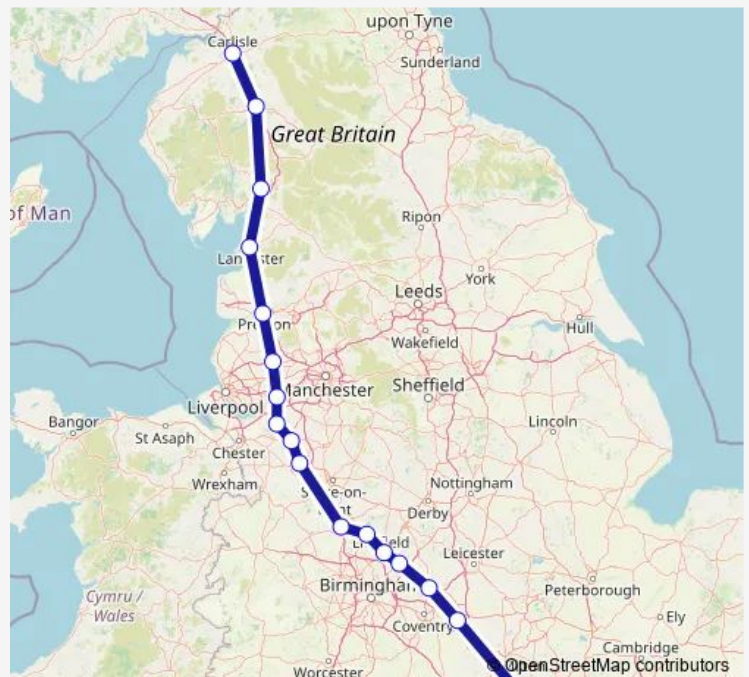

Rail Avanti West Coast Carlisle - Milton Keynes Central

[Go to website](#)

**Direction**

Carlisle — Milton Keynes Central

17 stops

[Open route schedule](#)

- Carlisle
- Penrith North Lakes
- Oxenholme Lake District
- Lancaster
- Preston
- Wigan North Western
- Warrington Bank Quay
- Acton Bridge
- Winsford
- Crewe
- Stafford
- Rugeley Trent Valley
- Lichfield Trent Valley
- Tamworth
- Nuneaton
- Rugby
- Milton Keynes Central

Route info

Direction: Carlisle

Stops: 17

Trip Duration: 3 hour 14 min

Avanti West Coast — Carlisle - Milton Keynes Central

## Route info

Direction: Milton Keynes Central

Stops: 24

Trip Duration: 3 hour 53 min