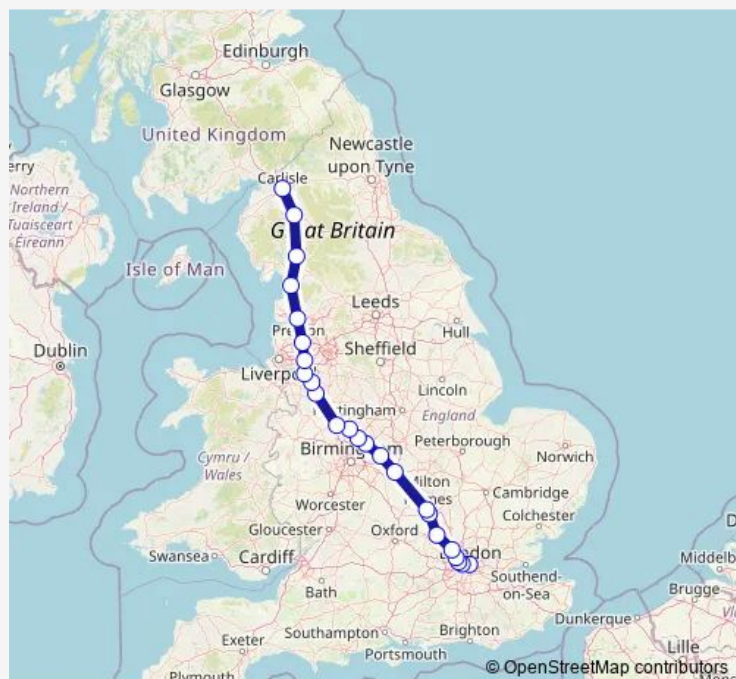

Rail Avanti West Coast Carlisle - London Euston

[Go to website](#)

Direction

Carlisle — London Euston

31 stops

[Open route schedule](#)

- Carlisle
- Penrith North Lakes
- Oxenholme Lake District
- Lancaster
- Preston
- Chorley
- Bolton
- Salford Crescent
- Deansgate
- Manchester Oxford Road
- Manchester Piccadilly
- Stockport
- Cheadle Hulme
- Wilmslow
- Alderley Edge
- Sandbach
- Crewe
- Stafford
- Rugeley Trent Valley
- Lichfield Trent Valley
- Tamworth

Route schedule

Carlisle — London Euston

Monday	—
Tuesday	—
Wednesday	—
Thursday	—
Friday	—
Saturday	10:45-18:45
Sunday	—

Route info

Direction: Carlisle

Stops: 31

Trip Duration: 4 hour 24 min

Avanti West Coast — Carlisle - London Euston

Willesden Junction

London Euston

Direction

London Euston — Carlisle

31 stops

[Open route schedule](#)

London Euston

Willesden Junction