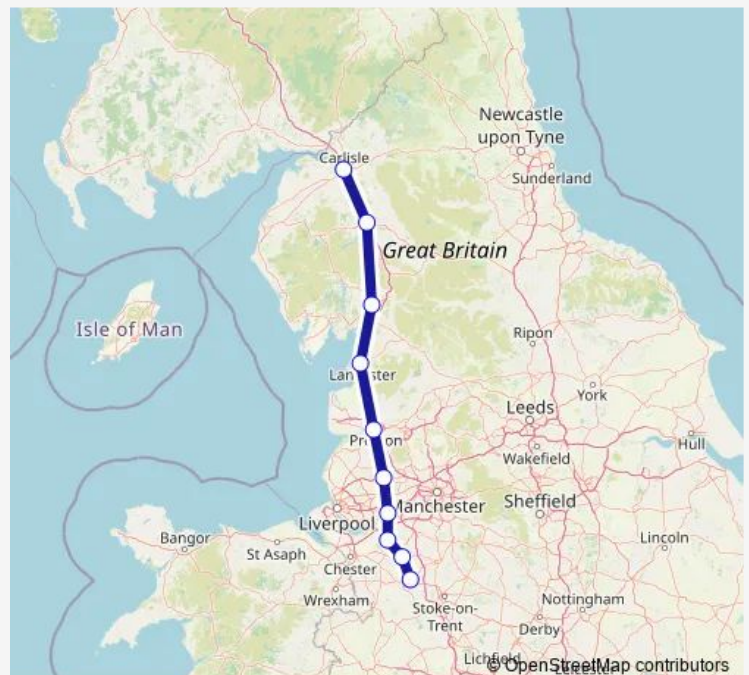

Rail Avanti West Coast Carlisle - Crewe

[Go to website](#)

Direction

Carlisle — Crewe

17 stops

[Open route schedule](#)

- Carlisle
- Penrith North Lakes
- Oxenholme Lake District
- Lancaster
- Preston
- Chorley
- Bolton
- Salford Crescent
- Deansgate
- Manchester Oxford Road
- Manchester Piccadilly
- Stockport
- Cheadle Hulme
- Wilmslow
- Alderley Edge
- Sandbach
- Crewe

Route schedule

Carlisle — Crewe

Monday	—
Tuesday	—
Wednesday	—
Thursday	—
Friday	—
Saturday	—
Sunday	21:25

Route info

Direction: Carlisle

Stops: 17

Trip Duration: 2 hour 30 min

Avanti West Coast — Carlisle - Crewe

Direction

Crewe — Carlisle

17 stops

[Open route schedule](#)

Crewe

Sandbach

Alderley Edge

Wilmslow

Route info

Direction: Crewe

Stops: 17

Trip Duration: 2 hour 49 min

Direction

Carlisle — Crewe

10 stops

[Open route schedule](#)