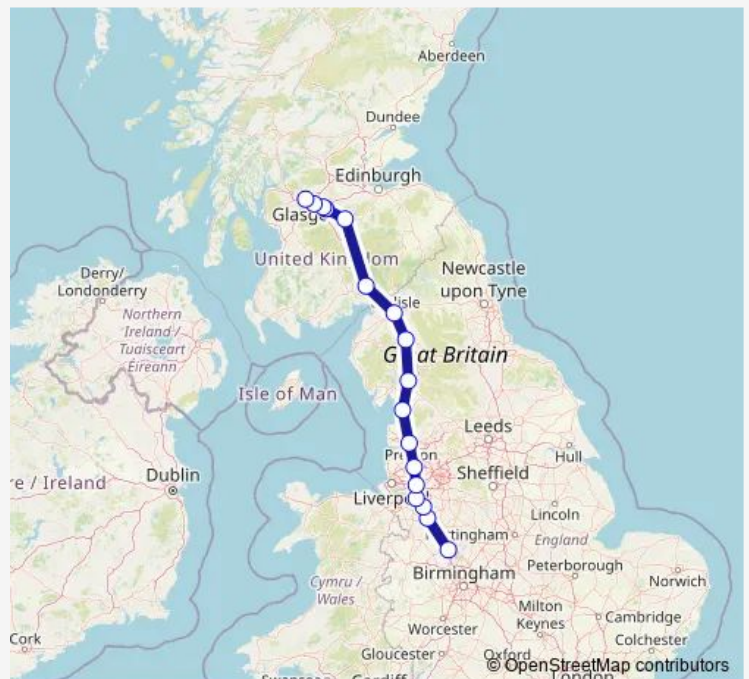

Rail Avanti West Coast Stafford - Glasgow Central

[Go to website](#)

**Direction**

Stafford — Glasgow Central

17 stops

[Open route schedule](#)

- Stafford
- Crewe
- Winsford
- Acton Bridge
- Warrington Bank Quay
- Wigan North Western
- Preston
- Lancaster
- Oxenholme Lake District
- Penrith North Lakes
- Carlisle
- Lockerbie
- Carstairs
- Shieldmuir
- Motherwell
- Newton (S Lanarks)
- Glasgow Central

Route schedule

Stafford — Glasgow Central

Monday	—
Tuesday	—
Wednesday	—
Thursday	—
Friday	—
Saturday	07:32
Sunday	—

Route info

Direction: Stafford

Stops: 17

Trip Duration: 3 hour 27 min

Avanti West Coast — Stafford - Glasgow Central

Avanti West Coast Rail time schedules and route maps are available in an offline PDF at [busmaps.com](https://busmaps.com). Use the [busmaps.com](https://busmaps.com) website to see live bus times, train schedule or subway schedule, and step-by-step directions for all public transit in Motherwell