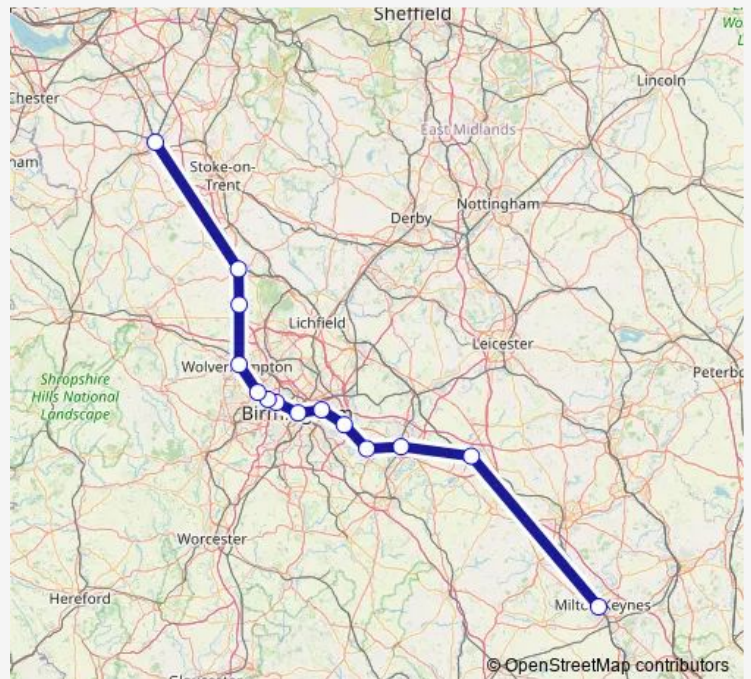

Route schedule

Milton Keynes Central — Crewe

Monday 20:07

Tuesday —

Wednesday —

Thursday —

Friday —

Saturday —

Sunday —

Route info

Direction: Milton Keynes Central

Stops: 18

Trip Duration: 2 hour 26 min

Direction

Milton Keynes Central — Crewe

16 stops