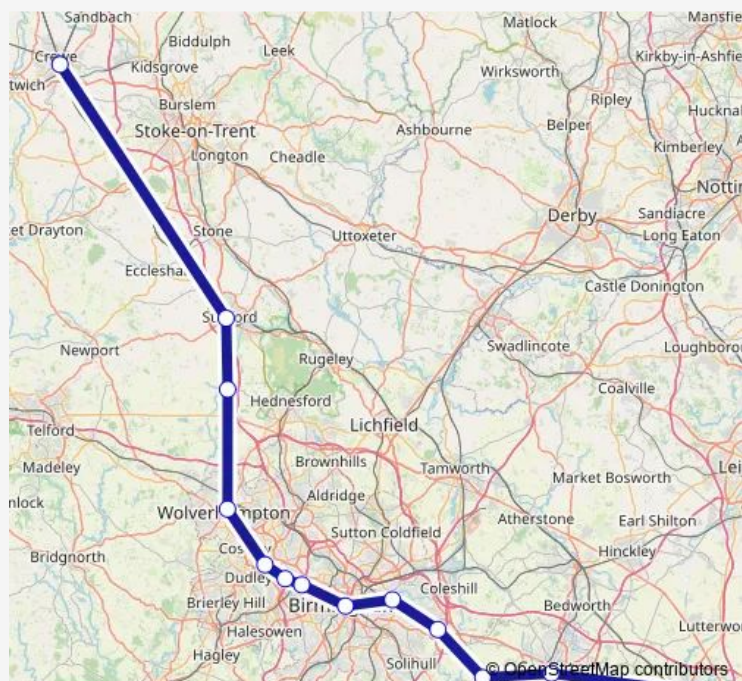

Rail Avanti West Coast Crewe - Rugby

[Go to website](#)

Direction

Crewe — Rugby

7 stops

[Open route schedule](#)

Crewe

Stafford

Tuesday —

Wednesday 10:36-14:36

Thursday —

Friday —

Saturday —

Sunday —

Route info

Direction: Crewe

Stops: 7

Trip Duration: 0 hour 57 min

Avanti West Coast — Crewe - Rugby

Direction

Crewe — Rugby

13 stops

[Open route schedule](#)

Crewe

Stafford

Penkridge

Wolverhampton

Dudley Port

Sandwell & Dudley

Smethwick Galton Bridge

Birmingham New Street

Stechford