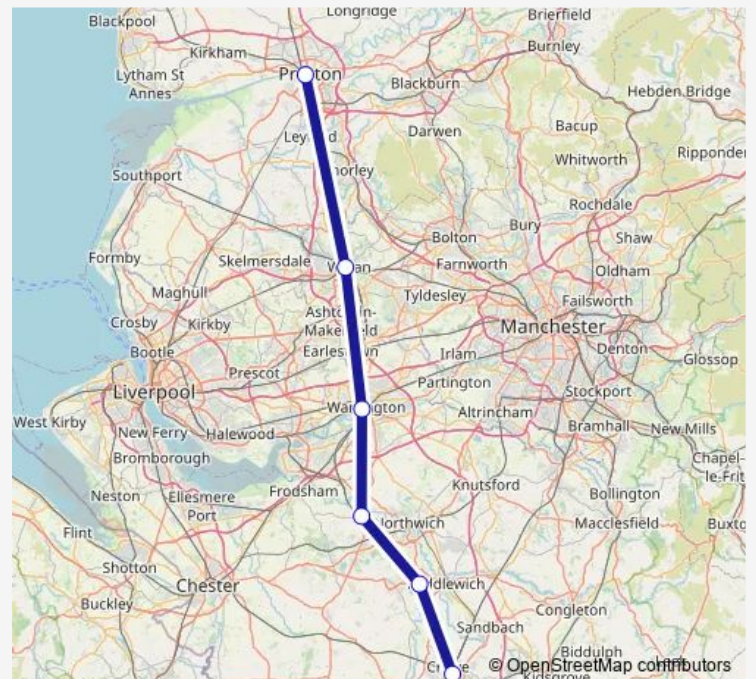

Rail Avanti West Coast Crewe - Preston

[Go to website](#)

Direction

Crewe — Preston

6 stops

[Open route schedule](#)

Crewe

Winsford

Acton Bridge

Warrington Bank Quay

Wigan North Western

Preston

Route schedule

Crewe — Preston

Monday —

Tuesday —

Wednesday —

Thursday —

Friday —

Saturday 20:09

Sunday 09:39-10:10

Route info

Direction: Crewe

Stops: 6

Trip Duration: 0 hour 43 min

Avanti West Coast — Crewe - Preston

Avanti West Coast Rail time schedules and route maps are available in an offline PDF at busmaps.com. Use the busmaps.com website to see live bus times, train schedule or subway schedule, and step-by-step directions for all public transit in Wigan