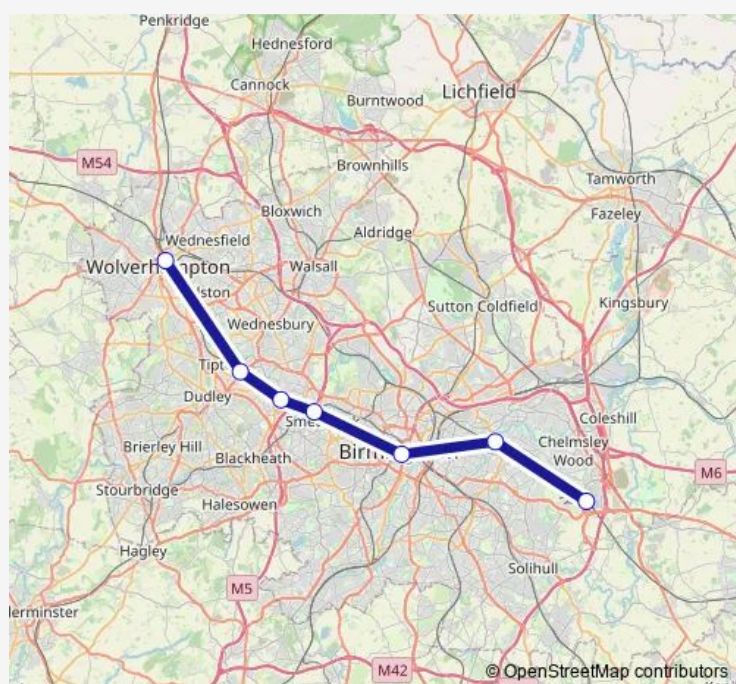

Rail Avanti West Coast Wolverhampton - Birmingham International

[Go to website](#)

Direction

Birmingham International — Wolverhampton

7 stops

[Open route schedule](#)

Birmingham International

Stechford

Birmingham New Street

Smethwick Galton Bridge

Sandwell & Dudley

Dudley Port

Wolverhampton

Route schedule

Birmingham International — Wolverhampton

Monday	—
Tuesday	—
Wednesday	—
Thursday	—
Friday	—
Saturday	—
Sunday	22:04

Route info

Direction: Birmingham International

Stops: 7

Trip Duration: 0 hour 36 min

Direction

Birmingham International — Wolverhampton

6 stops

[Open route schedule](#)

Monday	—
Tuesday	—
Wednesday	—
Thursday	—
Friday	—
Saturday	—
Sunday	23:45

Route info

Direction: Birmingham International

Stops: 6

Trip Duration: 0 hour 31 min

Direction

Wolverhampton — Birmingham International