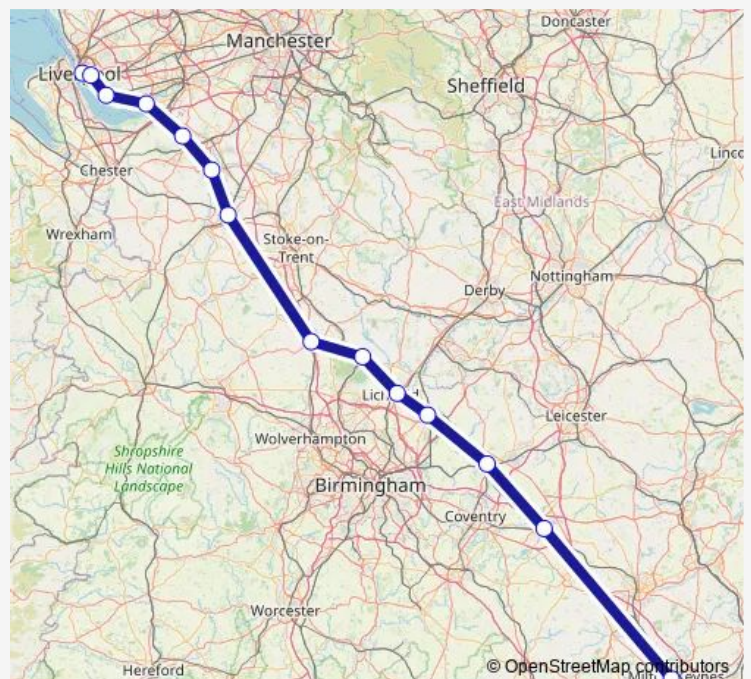

### Route schedule

Liverpool Lime Street — Milton Keynes Central

Monday 06:43-19:43

Tuesday —

Wednesday —

Thursday —

Friday —

Saturday 05:25-18:43

### Route info

Direction: Liverpool Lime Street

Stops: 14

Trip Duration: 1 hour 49 min

## Route info

Direction: Liverpool Lime Street

Stops: 15

Trip Duration: 1 hour 53 min

**Direction**

Milton Keynes Central — Liverpool Lime Street

14 stops

[Open route schedule](#)

## Route info

Direction: Milton Keynes Central

Stops: 14

Trip Duration: 1 hour 53 min

Avanti West Coast Rail time schedules and route maps are available in an offline PDF at [busmaps.com](https://busmaps.com). Use the [busmaps.com](https://busmaps.com) website to see live bus times, train schedule or subway schedule, and step-by-step directions for all public transit in Liverpool