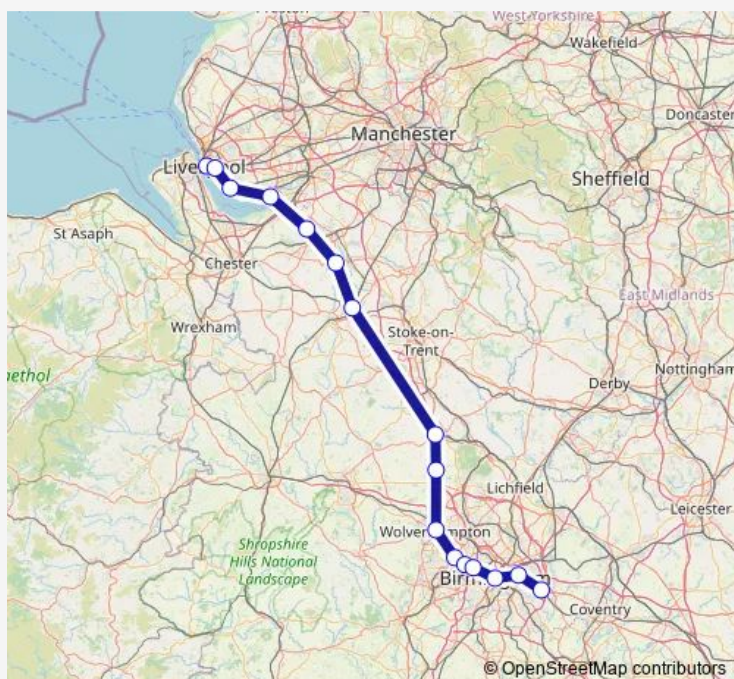

## Rail Avanti West Coast Liverpool Lime Street - Birmingham International

[Go to website](#)

### Direction

Liverpool Lime Street — Birmingham International

16 stops

[Open route schedule](#)

Liverpool Lime Street

Edge Hill

Liverpool South Parkway

Runcorn

### Route schedule

Liverpool Lime Street — Birmingham International

Monday —

Tuesday —

Wednesday —

Thursday —

Friday —

Saturday —

### Route info

Direction: Liverpool Lime Street

Stops: 16

Trip Duration: 1 hour 52 min

Avanti West Coast Rail time schedules and route maps are available in an offline PDF at [busmaps.com](https://busmaps.com). Use the [busmaps.com](https://busmaps.com) website to see live bus times, train schedule or subway schedule, and step-by-step directions for all public transit in Oldbury