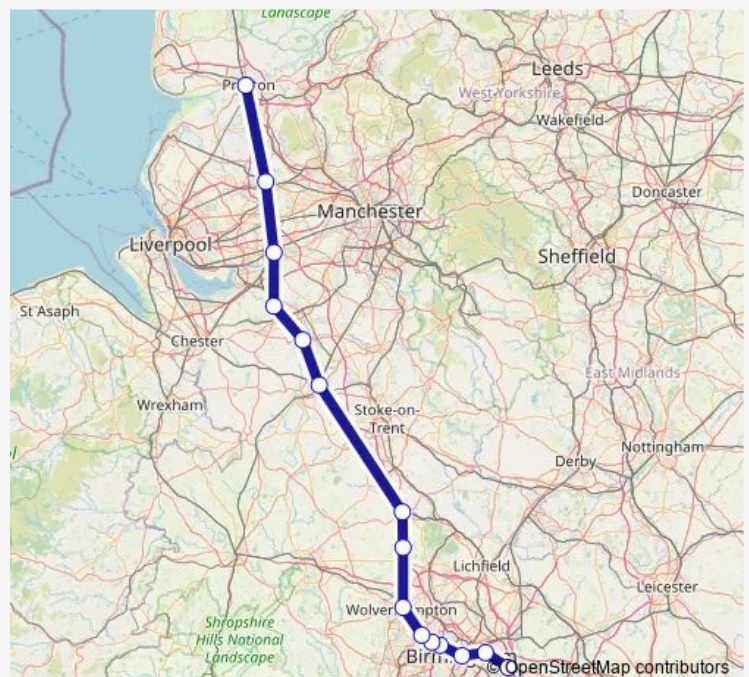

Rail Avanti West Coast Preston - Birmingham International

[Go to website](#)

Direction

Birmingham International — Preston

15 stops

[Open route schedule](#)

Birmingham International

Stechford

Birmingham New Street

Smethwick Galton Bridge

Sandwell & Dudley

Dudley Port

Wolverhampton

Penkridge

Stafford

Crewe

Tuesday —

Wednesday —

Thursday —

Friday —

Saturday —

Sunday 18:46

Route info

Direction: Birmingham International

Stops: 15

Trip Duration: 2 hour 6 min

Avanti West Coast — Preston - Birmingham International

BusMaps

Direction

Preston — Birmingham International

15 stops

[Open route schedule](#)