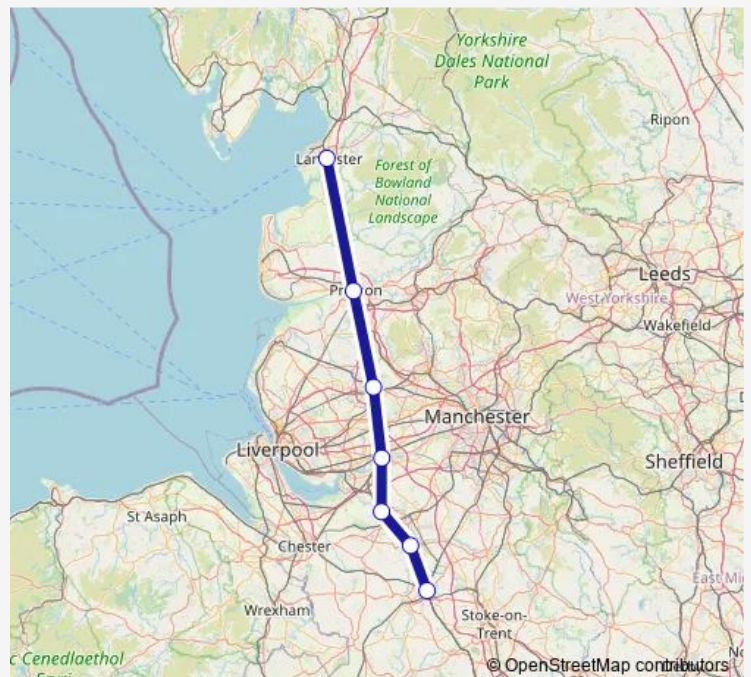

Rail Avanti West Coast Lancaster - Crewe

[Go to website](#)

Direction

Lancaster — Crewe

7 stops

[Open route schedule](#)

Lancaster

Preston

Wigan North Western

Warrington Bank Quay

Acton Bridge

Winsford

Crewe

Route schedule

Lancaster — Crewe

Monday —

Tuesday —

Wednesday —

Thursday —

Friday —

Saturday —

Sunday 20:58

Route info

Direction: Lancaster

Stops: 7

Trip Duration: 1 hour 2 min

Avanti West Coast — Lancaster - Crewe

Avanti West Coast Rail time schedules and route maps are available in an offline PDF at busmaps.com. Use the busmaps.com website to see live bus times, train schedule or subway schedule, and step-by-step directions for all public transit in Wigan