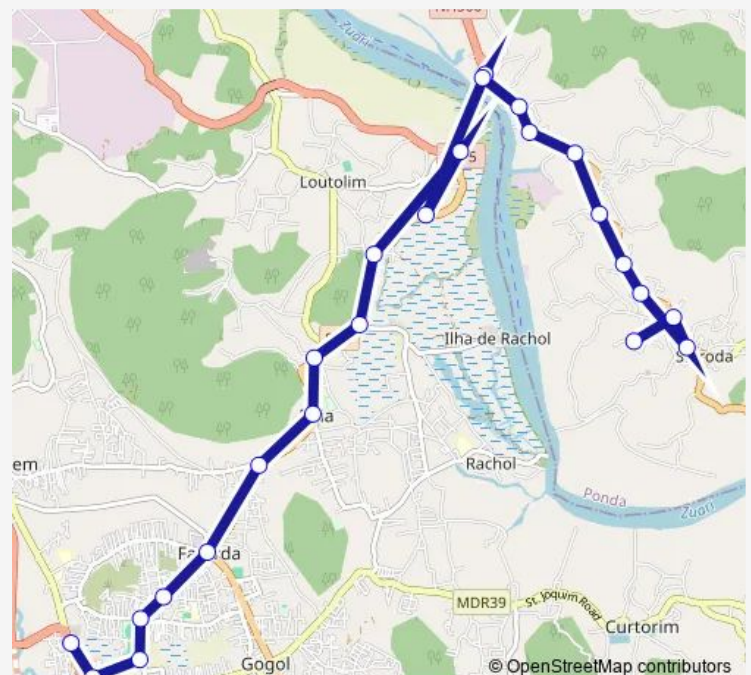

Aryaman Sai Maruti Arena

Borim Bridge

Borim Bridge

Maternity Hospital Stop

Old Borim Bridge

Tarvale

Vazem

Ayurvedic College

### Route schedule

Margao KTC Bus Stand — Rayeshwar College of Engineering

Monday 15:45-16:40

Tuesday 15:45-16:40

Wednesday 15:45-16:40

Thursday 15:45-16:40

Friday 15:45-16:40

Saturday 15:45-16:40

### Route info

Direction: Margao KTC Bus Stand

Stops: 24

Trip Duration: 0 hour 20 min

■ PNJ100 — Margao - Rite Colage

Shiroda KTC Bus Stand

RIT College Stop

Rayeshwar College of Engineering