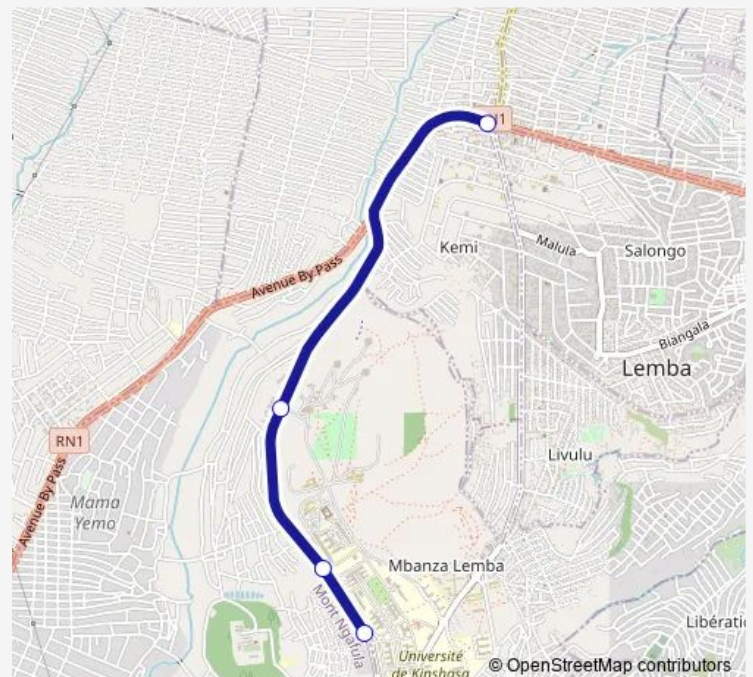

Bus Unikin Campus_ TO _ Rond Pond Ngaba

[Go to website](#)

Direction

unknown — unknown

4 stops

[Open route schedule](#)

unknown

unknown

unknown

unknown

Route schedule

unknown — unknown

Monday 06:25

Tuesday 06:25

Wednesday 06:25

Thursday 06:25

Friday 06:25

Saturday —

Sunday —

Route info

Direction: unknown

Stops: 4

Trip Duration: 0 hour 15 min

■ Unikin Campus_ TO _ Rond Pond Ngaba