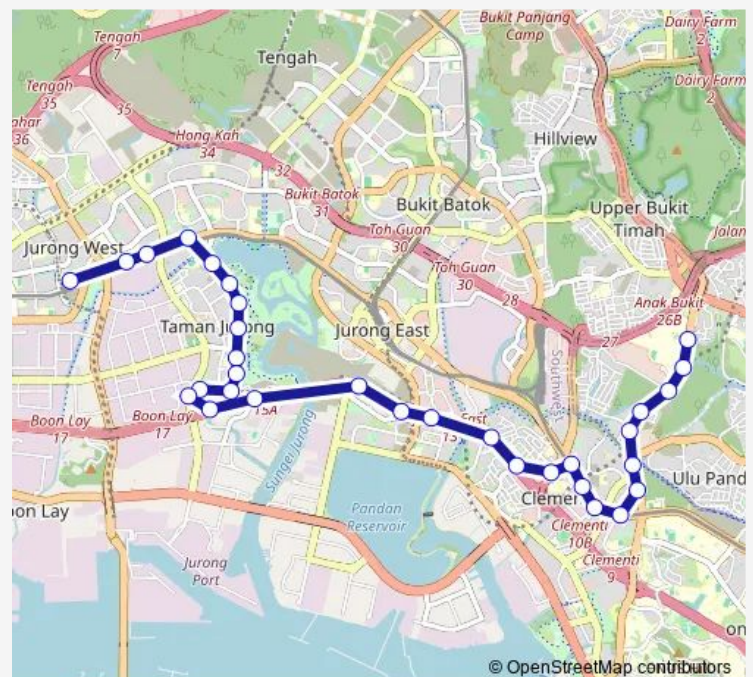

### Route schedule

Boon Lay Int — Ngee Ann Poly

Monday 06:25

Tuesday 06:25

Wednesday 06:25

Thursday 06:25

Friday 06:25

Saturday —

### Route info

Direction: Boon Lay Int

Stops: 32

Trip Duration: 0 hour 58 min

154B

BusMaps

Blk 317

Clementi Stn Exit B